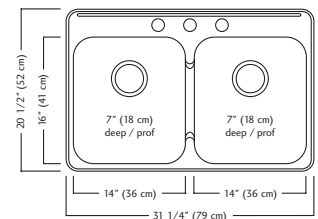

ACCESSORIES

- **2** Strainer Basket 1140 **2 Included**
- **3** Bottom Grid BG10S
- **4** Drainer Basket DBR10S
- **6** Cutting Board MB100
- **7** Colander CA1W

Reginox
Topmount / Drop In