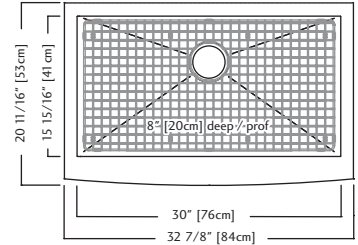

ACCESSORIES

- **1 Bottom Grid**
  BGDS30S
  Included
- **3 Strainer Basket**
  1135
  Included