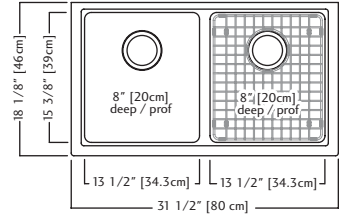

Granite Series
Undermount Series

CH Champagne
 MO Mocha
 SM Storm
 ON Onyx
 SG Shadow Grey

KGD1U-8 \$849.00

KGD1U-8CH Champagne
 KGD1U-8ON Onyx
 KGD1U-8ES Mocha
 KGD1U-8SM Storm
 KGD1U-8SG Shadow Grey

Outside Sink Rim Dimensions: 18 1/8" FB x 31 1/2" LR
 Equal Size Bowl Dimensions: 15 3/8" FB x 13 1/2" LR x 8" DP
 Minimum Cabinet Size: 33"
 Corner Radius: 20mm
 Drain Hole Location: Rear
 Installation: Undermount
 Shipping Weight: 51.4 lbs