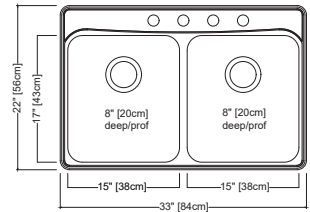

ACCESSORIES

- 1 Strainer Basket** **2 Roller Mat**
- 4010856 FRM100
- Included**

Creemore
Topmount / Drop In

FCDLA3322-8-4CB \$339.00

Outside Sink Rim Dimensions: 22" FB x 33" LR
 Equal Size Bowl Dimensions: 17" FB x 15" LR x 8" DP
 Minimum Cabinet Size: 36"
 Gauge: 18
 Corner Radius: 50mm
 Finish: Satin Finish
 Drain Hole Location: Rear
 Sound Dampening: Sound Pads
 Installation: Topmount / Drop In
 Shipping Weight: 17.2 lbs