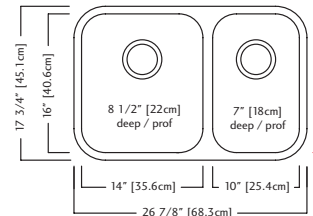

ACCESSORIES

- 1** Strainer Basket 1135 **2** Included
- 4** Bottom Grid BG10S
- 6** Drainer Basket DBR10S
- 7** Cutting Board MB100
- 9** Colander CA1W

NDC1827RU-9 \$389.00

Outside Sink Rim Dimensions: 17 3/4" FB x 26 7/8" LR
 Large Bowl Dimensions: 16" FB x 14" LR x 8 1/2" DP
 Small Bowl Dimensions: 16" FB x 10" LR x 7" DP
 Minimum Cabinet Size: 30"
 Gauge: 18
 Corner Radius: 70mm
 Finish: Linear Brushed Bowl with Silk Finished Rim
 Drain Hole Location: Rear
 Sound Dampening: Undercoating
 Installation: Undermount
 Shipping Weight: 15.6 lbs