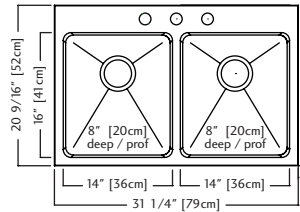

ACCESSORIES

- **1 Strainer Basket** 1135 **2 Bottom Grid** BGZ14S **5 Drainer Basket** DBR10S **6 Cutting Board** MBZ16
- **2 Included**