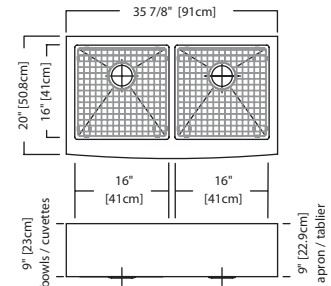

ACCESSORIES

3 Bottom Grid BGDS16S 2 Included	4 Strainer Basket 1135 2 Included	5 Drainer Basket DBR10S	6 Cutting Board MB1612	7 Color Mats CM100	8 Colander C09S