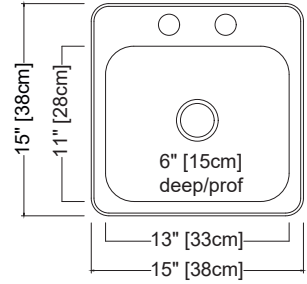

Strainer Not Included