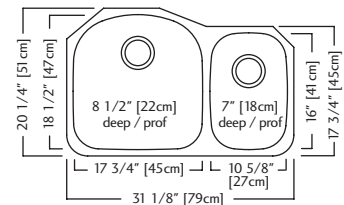

ACCESSORIES

- 1 Strainer Basket** 1135 **Included**

NDCX2132RU-9 \$389.00

Outside Sink Rim Dimensions: 20 1/4" FB x 31 1/8" LR
 Large Bowl Dimensions: 18 1/2" FB x 17 3/4" LR x 8 1/2" DP
 Small Bowl Dimensions: 16" FB x 10 5/8" LR x 7" DP
 Minimum Cabinet Size: 33"
 Gauge: 18
 Corner Radius:
 Finish: Linear Brushed Bowl with Silk Finished Rim
 Drain Hole Location: Rear
 Sound Dampening: Undercoating
 Installation: Undermount
 Shipping Weight: 16.8 lbs