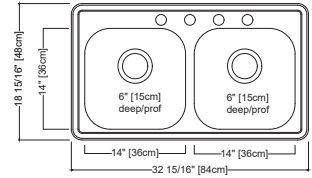

ACCESSORIES

- 1 Strainer Basket** 4010856 **2 Roller Mat** FRM100
- 2 Included**

RDLA3319-6-4CB \$199.00

Outside Sink Rim Dimensions: 18 5/16" FB x 32 15/16" LR
Equal Bowl Dimensions: 14" FB x 14" LR x 6" DP
Minimum Cabinet Size: 36"
Gauge: 22
Corner Radius: 90mm
Finish: Commercial Satin Finish
Drain Hole Location: Rear
Sound Dampening: Sound Pads
Installation: Topmount / Drop In
Shipping Weight: 13.0 lbs