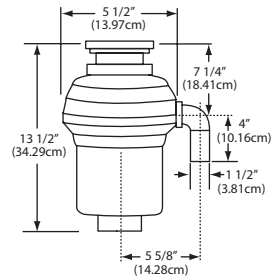

Horsepower: 1/2
High-speed 2600 r.p.m. permanent magnet motor
EZ mount installation system
Stainless steel grinding components
Sound insulated shell
Includes factory installed power cord
Safe for properly sized septic tanks
For use with 110-120 volts/60hz current only
Includes strainer stopper
5 year in-home service warranty
Antimicrobial treatment to inhibit odour
Balanced grinding system to provide long service life & quiet operation
Continuous feed
Shipping Weight: 10.6 lbs