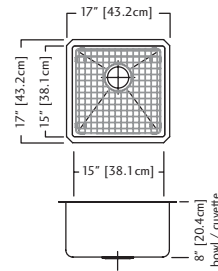

ACCESSORIES

- **4 Bottom Grid**
  BGDS15S
  Included
- **6 Strainer Basket**
  1135
  Included
- **7 Drainer Basket**
  DBR10S
- **8 Cutting Board**
  MB100
- **9 Color Mats**
  CM100
- **10 Colander**
  C09S