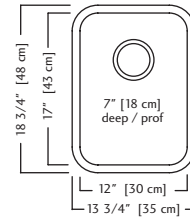

ACCESSORIES

- 1 Strainer Basket** 1135 **Included**
- 2 Bottom Grid** BGA1517S
- 7 Drainer Basket** DBR10S
- 8 Cutting Board** MB100
- 9 Colander** CA1W

QSUA1914-7 \$379.00

Outside Sink Rim Dimensions: 18 3/4" FB x 13 3/4" LR
 Single Bowl Dimensions: 17" FB x 12" LR x 7" DP
 Minimum Cabinet Size: 18"
 Gauge: 20
 Corner Radius: 50mm
 Finish: Satin Finished Bowl with Silk Finished Rim
 Drain Hole Location: Rear
 Sound Dampening: Undercoating
 Installation: Undermount
 Shipping Weight: 6.7 lbs