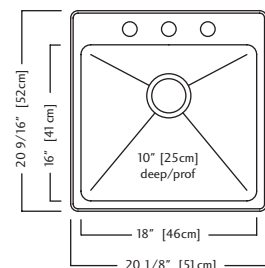

ACCESSORIES

- 1 Strainer Basket** 1135 **4 Bottom Grid** BGZ18S **5 Drainer Basket** DBR10S **6 Cutting Board** MBZ16
- Included**

QSLF2020-10-3 (3 faucet holes) \$989.00

QSLF2020-10-1 (1 faucet hole)

Outside Sink Rim Dimensions: 20 9/16" FB x 20 1/8" LR
 Single Bowl Dimensions: 16" FB x 18" LR x 10" DP
 Minimum Cabinet Size: 24"
 Gauge: 18
 Corner Radius: 25mm
 Finish: Commercial Satin Finish
 Drain Hole Location: Rear
 Sound Dampening: Sound Pads & Undercoating
 Installation: Dualmount
 Shipping Weight: 29.9 lbs