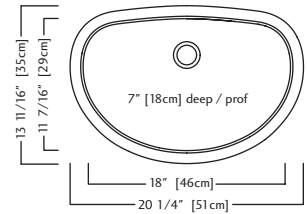

ACCESSORIES

1 Waste Drain
3700