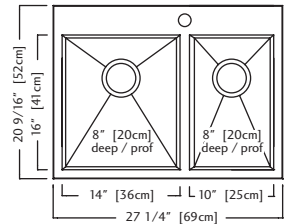

Outside Sink Rim Dimensions: 20 9/16" FB x 27 1/4" LR
 Large Bowl Dimensions 16" FB x 14" LR x 8" DP
 Small Bowl Dimensions 16" FB x 10" LR x 8" DP
 Minimum Cabinet Size: 27"
 Gauge: 20
 Corner Radius: 0mm
 Finish: Commercial Satin Finish
 Drain Hole Location: Rear
 Sound Dampening: Sound Pads & Undercoating
 Installation: Dualmount
 Shipping Weight: 31.7 lbs