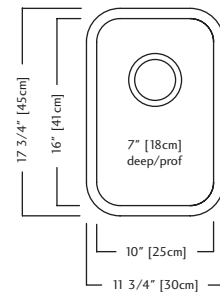

Steel Queen
Undermount Series

ACCESSORIES

- 1 Strainer Basket**
1135
Included
- 5 Bottom Grid**
BG10S
- 7 Drainer Basket**
DBR10S
- 8 Cutting Board**
MB100
- 9 Colander**
CA1W

QSU1812-7 \$289.00

Outside Sink Rim Dimensions: 17 3/4" FB x 11 3/4" LR
 Single Bowl Dimensions: 16" FB x 10" LR x 7" DP
 Minimum Cabinet Size: 15"
 Gauge: 20
 Corner Radius: 50mm
 Finish: Satin Finished Bowl with Silk Finished Rim
 Drain Hole Location: Rear
 Sound Dampening: Undercoating
 Installation: Undermount
 Shipping Weight: 0.7 lbs