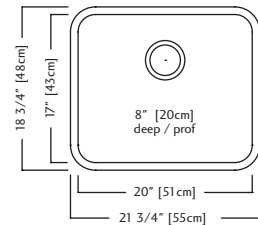

Steel Queen
Undermount Series

ACCESSORIES

- 1 Strainer Basket**
1135
Included
- 5 Bottom Grid**
BGA2317S
- 7 Drainer Basket**
DBR10S
- 9 Cutting Board**
MB100
- 11 Colander**
CA1W

QSUA1922-8 \$499.00

Outside Sink Rim Dimensions: 18 3/4" FB x 21 3/4" LR
 Single Bowl Dimensions: 17" FB x 20" LR x 8" DP
 Minimum Cabinet Size: 24"
 Gauge: 20
 Corner Radius: 50mm
 Finish: Satin Finished Bowl with Silk Finished Rim
 Drain Hole Location: Rear
 Sound Dampening: Undercoating
 Installation: Undermount
 Shipping Weight: 12.1 lbs