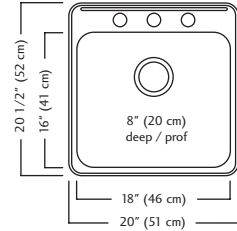

9 Colander
CA1W
\$59.00

QSL2020-8-4 (4 faucet holes) \$349.00

QSL2020-8-3 (3 faucet holes)

QSL2020-8-1 (1 faucet hole)

Outside Sink Rim Dimensions: 20 1/2" FB x 20" LR
 Single Bowl Dimensions: 16" FB x 18" LR x 8" DP
 Minimum Cabinet Size: 24"
 Gauge: 20
 Corner Radius: 50mm
 Finish: Satin Finished Bowl with Mirror Finished Rim
 Drain Hole Location: Rear
 Sound Dampening: Undercoating
 Installation: Topmount / Drop In
 Shipping Weight: 9.7 lbs