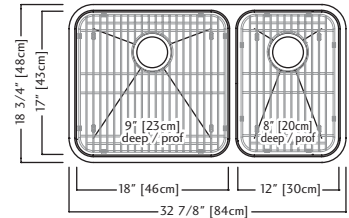

ACCESSORIES

- **5 Bottom Grid** BGA1817S **Included**
- **6 Bottom Grid** BGA1217S **Included**
- **9 Strainer Basket** 1135 **2 Included**
- **10 Drainer Basket** DBR10S
- **11 Cutting Board** MB100
- **13 Colander** C09S