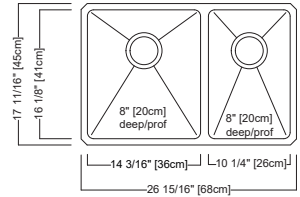

ACCESSORIES

- 1 Strainer Basket
1135
Included

NEW QCYU1827R-8 \$839.00

Outside Sink Rim Dimensions: 17 13/16" FB x 26 15/16" LR
 Large Bowl Dimensions: 16 1/8" FB x 14 3/16" LR x 8" DP
 Small Bowl Dimensions: 16 1/8" FB x 10 1/4" LR x 8" DP
 Minimum Cabinet Size: 27"
 Gauge: 18
 Corner Radius: 20mm
 Finish: Commercial Satin Finish
 Drain Hole Location: Rear
 Sound Dampening: Sound Pads & Undercoating
 Installation: Undermount
 Shipping Weight: 27 lbs