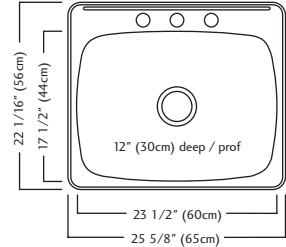

ACCESSORIES

- 1 Strainer Basket** 1135 **4 Bottom Grid** BGZ18S **5 Drainer Basket** DBR10S **6 Cutting Board** MBZ16
- Included**

QSL2225-12-3 (3 faucet holes) \$959.00

QSL2225-12-1 (1 faucet hole)

Outside Sink Rim Dimensions: 22 1/16" FB x 25 5/8" LR
 Single Bowl Dimensions: 17 1/2" FB x 23 1/2" LR x 12" DP
 Minimum Cabinet Size: 27"
 Gauge: 18
 Corner Radius: 50mm
 Finish: Satin Finished Bowl with Mirror Finished Rim
 Drain Hole Location: Center
 Sound Dampening: Undercoating
 Installation: Topmount / Drop In
 Shipping Weight: 20.4 lbs