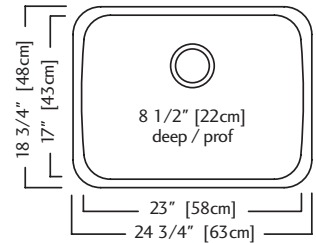

ACCESSORIES

- 1 Strainer Basket** 1135 **Included**
- 2 Bottom Grid** BG90S
- 6 Drainer Basket** DBR10S
- 7 Cutting Board** MB100
- 8 Colander** C09S

NS1925U-9 \$319.00

Outside Sink Rim Dimensions: 18 3/4"FB x 24 3/4" LR
 Single Bowl Dimensions: 17" FB x 23" LR x 8 1/2" DP
 Minimum Cabinet Size: 27"
 Gauge: 18
 Corner Radius: 70mm
 Finish: Linear Brushed Bowl with Silk Finished Rim
 Drain Hole Location: Rear
 Sound Dampening: Undercoating
 Installation: Undermount
 Shipping Weight: 15.3 lbs