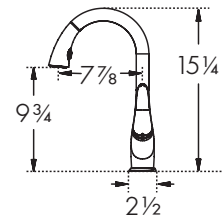

Faucets

NEW **KFPD1500** \$409.00
KFPD1550 \$449.00

KFPD1500
 Polished
 Chrome

KFPD1550
 Satin Nickel

Single Hole Pull Down Faucet

All Metal Construction
 Single Handle
 Ceramic Disc Cartridge
 1.75GPM Flow Rate
 Dual Function Spray Head
 Aerated Stream And Spray
 Requires 1-3/8" Diameter Hole
 Shipping Weight: 6.0 lbs
 Soap Dispenser Included
 Optional Base Plate Included