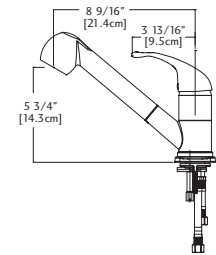

Single Hole Pull Out Faucet

All Metal Construction
Single Handle
Ceramic Disc Cartridge
2.2GPM Flow Rate
Dual Function Spray Head
Aerated Stream and Spray
Requires 1-1/2" Diameter Hole
Shipping Weight: 5.0 lbs
Optional Base Plate Included