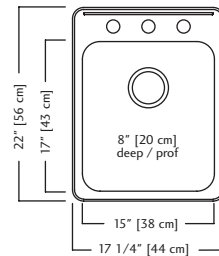

QSLA2217-8-1 (1 faucet hole)

Outside Sink Rim Dimensions: 22" FB x 17 1/4" LR
 Single Bowl Dimensions: 17" FB x 15" LR x 8" DP
 Minimum Cabinet Size: 21"
 Gauge: 20
 Corner Radius: 50mm
 Finish: Satin Finished Bowl with Mirror Finished Rim
 Drain Hole Location: Rear
 Sound Dampening: Undercoating
 Installation: Topmount / Drop In
 Shipping Weight: 9.3 lbs