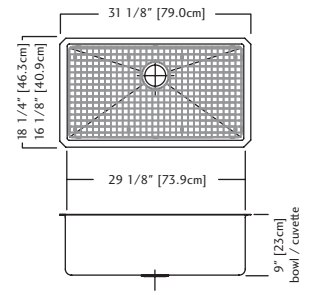

Undermount Installation

Seamless profile brings sleek style to any kitchen.

KCUS33A-9-10BG \$1,449.00

Outside Sink Rim Dimensions: 18 1/4" FB x 31 1/8" LR
 Single Bowl Dimensions: 16 1/8" FB x 29 1/8" LR x 9" DP
 Minimum Cabinet Size: 33"
 Gauge: 18
 Corner Radius: 10mm
 Finish: Commercial Satin Finish
 Drain Hole Location: Rear
 Sound Dampening: Sound Pads & Undercoating
 Installation: Undermount
 Shipping Weight: 29.7 lbs