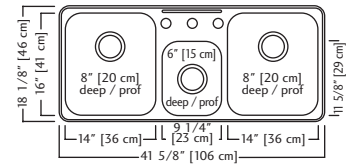

QTCM1841-8-1 (1 faucet hole)

Outside Sink Rim Dimensions: 18 1/8" FB x 41 5/8" LR
 Large Bowl Dimensions: 16" FB x 14" LR x 8" DP
 Small Bowl Dimensions: 11 5/8" FB x 9 1/4" LR x 6" DP
 Minimum Cabinet Size: 45"
 Gauge: 20
 Corner Radius: 70mm
 Finish: Satin Finished Bowls with Mirror Finished Rim
 Drain Hole Location: Rear
 Sound Dampening: Undercoating
 Installation: Topmount / Drop In
 Shipping Weight: 19.2 lbs