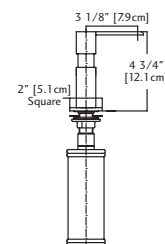

KSD5500

| | | | |
|---|---------|----------|--------------|
|  | KSD5500 | \$155.00 | Chrome |
|  | KSD5501 | \$176.00 | Onyx |
|  | KSD5502 | \$176.00 | Espresso |
|  | KSD5503 | \$176.00 | Storm |
|  | KSD5507 | \$176.00 | Shadow Grey |
|  | KSD5505 | \$176.00 | Champagne |
|  | KSD5550 | \$197.00 | Satin Nickel |