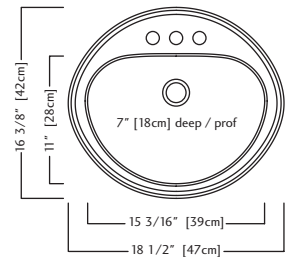

ACCESSORIES

1 Waste Drain
3700

KSOV1619-7-3 (3 faucet holes) \$379.00

KSOV1619-7-1 (1 faucet hole)

Outside Sink Rim Dimensions: 16 3/8" FB x 18 1/2" LR
 Single Bowl Dimensions: 11" FB x 15 3/16" LR x 7" DP
 Minimum Cabinet Size: 21"
 Gauge: 18
 Finish: Silk Finished Bowl and Rim
 Sound Dampening: Undercoating
 Installation: Topmount / Drop In
 Shipping Weight: 10.1 lbs
 Includes Front Overflow Assembly;
 1 1/4" Waste Opening