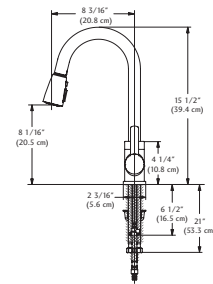

KFPD2100 \$379.00

KFPD2100
 Polished
 Chrome

Single Hole Pull Down Faucet

All Metal Construction
 Single Handle
 Ceramic Disc Cartridge
 1.75GPM Flow Rate
 Dual Function Spray Head
 Aerated Steam And Spray
 Requires 1-3/8" Diameter Hole
 Shipping Weight: 8.0 lbs