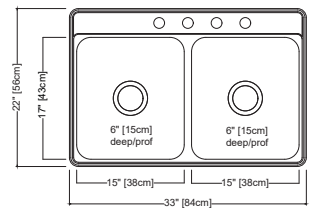

ACCESSORIES

- 1 Strainer Basket** 4010856 **2 Roller Mat** FRM100
- 2 Included**

CDLA3322-6-4 \$249.00

Outside Sink Rim Dimensions: 22" FB x 33" LR
 Equal Bowl Dimensions: 17" FB x 15" LR x 6" DP
 Minimum Cabinet Size: 36"
 Gauge: 22
 Corner Radius: 50mm
 Finish: Commercial Satin Finish
 Drain Hole Location: Center
 Sound Dampening: Sound Pads
 Installation: Topmount / Drop In
 Shipping Weight: 13.5 lbs