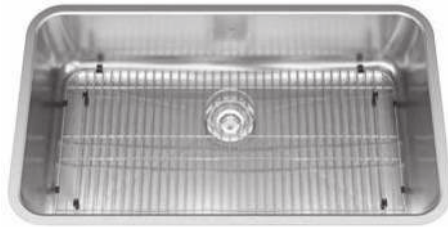

KSS7UA-9D $809.00

Outside Sink Rim Dimensions: 18 3/4" FB x 32 3/4" LR
Single Bowl Dimensions: 17" FB x 31" LR x 9" DP
Minimum Cabinet Size: 33"
Gauge: 18
Corner Radius: 50mm
Finish: Silk Finished Bowl with Silk Finished Rim
Drain Hole Location: Rear
Sound Dampening: Sound Pads & Undercoating
Installation: Undermount
Shipping Weight: 26.0 lbs