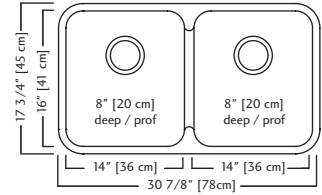

9 Bottom Grid BGA1517S \$136.00

10 Drainer Basket DBR10S \$150.00

11 Cutting Board MBZ16 \$173.00

12 Cutting Board MB100 \$228.00

13 Colander C09S \$176.00

QDUA1831-8 \$569.00

Outside Sink Rim Dimensions: 17 3/4" FB x 30 7/8" LR
 Equal Size Bowl Dimensions: 16" FB x 14" LR x 8" DP
 Minimum Cabinet Size: 33"
 Gauge: 20
 Corner Radius: 50mm
 Finish: Satin Finished Bowls with Silk Finished Rim
 Drain Hole Location: Rear
 Sound Dampening: Undercoating
 Installation: Undermount
 Shipping Weight: 16.0 lbs