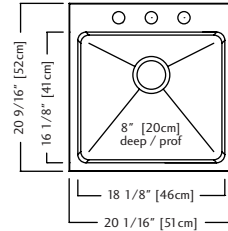

ACCESSORIES

- 1** Strainer Basket 1135 **Included**
- 4** Bottom Grid BGZ14S
- 6** Drainer Basket DBR10S
- 7** Cutting Board MBZ16

QSLY2020-8-3 (3 faucet holes) \$729.00
QSLY2020-8-1 (1 faucet hole)

Outside Sink Rim Dimensions: 20 9/16" FB x 20 1/16" LR
 Single Bowl Dimensions: 16 1/8" FB x 18 1/8" LR x 8" DP
 Minimum Cabinet Size: 24"
 Gauge: 18
 Corner Radius: 20mm
 Finish: Commercial Satin Finish
 Drain Hole Location: Rear
 Sound Dampening: Sound Pads & Undercoating
 Installation: Dualmount
 Shipping Weight: 17.6 lbs