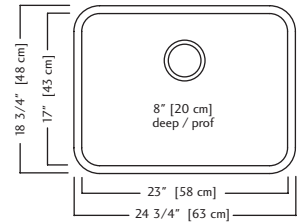

ACCESSORIES

- 1** Strainer Basket 1135 **Included**
- 4** Bottom Grid BG240S
- 7** Drainer Basket DBR10S
- 9** Cutting Board MB100
- 11** Colander CA1W

QSUA1925-8 \$519.00

Outside Sink Rim Dimensions: 18 3/4" FB x 24 3/4" LR
 Single Bowl Dimensions: 17" FB x 23" LR x 8" DP
 Minimum Cabinet Size: 27"
 Gauge: 20
 Corner Radius: 50mm
 Finish: Satin Finished Bowl with Silk Finished Rim
 Drain Hole Location: Rear
 Sound Dampening: Undercoating
 Installation: Undermount
 Shipping Weight: 14.5 lbs