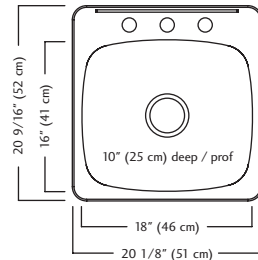

RSL2020-10-1 (1 faucet hole)

Outside Sink Rim Dimensions: 20 9/16" FB x 20 1/8" LR
 Single Bowl Dimensions: 16" FB x 18" LR x 10" DP
 Minimum Cabinet Size: 24"
 Gauge: 20
 Corner Radius: 70mm
 Finish: Linear Brushed Bowl and Mirror Finished Rim
 Drain Hole Location: Center
 Sound Dampening: Sound Pads
 Installation: Topmount / Drop In
 Shipping Weight: 14.0 lbs