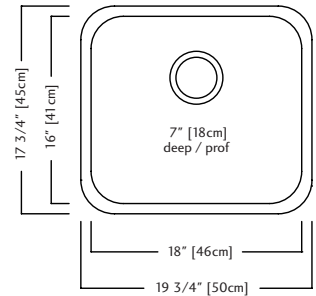

ACCESSORIES

- 1** Strainer Basket 1135 **Included**
- 5** Bottom Grid BG11S
- 7** Cutting Board MB100
- 8** Colander C09S

RSU1820-7 \$229.00

Outside Sink Rim Dimensions: 17 3/4" FB x 19 3/4" LR
 Single Bowl Dimensions: 16" FB x 18" LR x 7" DP
 Minimum Cabinet Size: 21"
 Gauge: 20
 Corner Radius: 70mm
 Finish: Linear Brushed Bowl with Silk Finished Rim
 Drain Hole Location: Rear
 Sound Dampening: Sound Pads
 Installation: Undermount
 Shipping Weight: 7.9 lbs