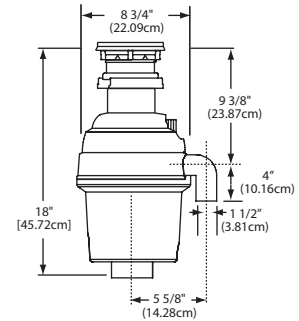

Horsepower: 3/4
High-speed 2700 r.p.m. permanent magnet motor
EZ mount installation system
Stainless steel grinding components
Sound insulated shell
Includes factory installed power cord
Safe for properly sized septic tanks
For use with 110-120 volts/60hz current only
Includes strainer stopper
8 year in-home service warranty
Antimicrobial treatment to inhibit odour
Balanced grinding system to provide long service life & quiet operation
Batch feed
Shipping Weight: 14 lbs