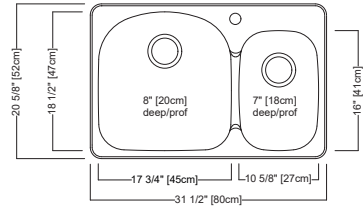

ACCESSORIES

- 1** Strainer Basket 1135 **2** Colander CA1W **4** Bottom Grid BG10S **8** Drainer Basket DBR10S **9** Cutting Board MB1610
- 2 Included**

QDC2031R-8-1 \$629.00

Outside Sink Rim Dimensions: 20 5/8" FB x 31 1/2" LR
 Large Bowl Dimensions: 18 1/2" FB x 17 3/4" LR x 8" DP
 Small Bowl Dimensions: 16" FB x 10 5/8" LR x 7" DP
 Minimum Cabinet Size: 33"
 Gauge: 20
 Corner Radius: 89mm
 Finish: Satin Finished Bowls with Mirror Finished Rim
 Drain Hole Location: Rear
 Sound Dampening: Undercoating
 Installation: Topmount / Drop In
 Shipping Weight: 22.4 lbs