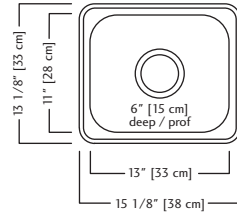

ACCESSORIES

1 Strainer Basket
1135
Included

QS1315-6 \$289.00

Outside Sink Rim Dimensions: 13 1/8" FB x 15 1/8" LR
Single Bowl Dimensions: 11" FB x 13" LR x 6" DP
Minimum Cabinet Size: 18"
Gauge: 20
Corner Radius: 50mm
Finish: Satin Finished Bowl with Mirror Finished Rim
Drain Hole Location: Center
Sound Dampening: Undercoating
Installation: Topmount / Drop In
Shipping Weight: 5.6 lbs