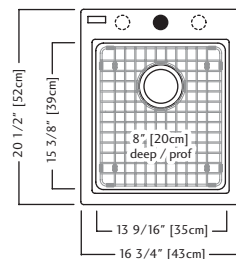

ACCESSORIES

3 Bottom Grid BG180S Included	4 Strainer Basket 1135 Included	5 Glass Board GB50 Included	6 Cutting Board MB50	7 Roll Mat RM50S	8 Colander C50S

Granite Series
Topmount / Drop In

CH Champagne
ES Mocha
SM Storm
ON Onyx
SG Shadow Grey