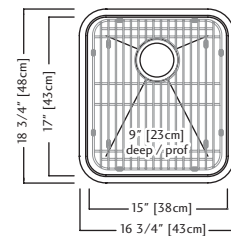

KSS6UA-9D \$759.00

Outside Sink Rim Dimensions: 18 3/4" FB x 24 3/4" LR
 Single Bowl Dimensions: 17" FB x 23" LR x 9" DP
 Minimum Cabinet Size: 27"
 Gauge: 18
 Corner Radius: 50mm
 Finish: Silk Finished Bowl with Silk Finished Rim
 Drain Hole Location: Rear
 Sound Dampening: Sound Pads & Undercoating
 Installation: Undermount
 Shipping Weight: 19.6 lbs

KSS4UA-9D \$659.00

Outside Sink Rim Dimensions: 18 3/4" FB x 16 3/4" LR
 Single Bowl Dimensions: 17" FB x 15" LR x 9" DP
 Minimum Cabinet Size: 18"
 Gauge: 18
 Corner Radius: 50mm
 Finish: Silk Finished Bowl with Silk Finished Rim
 Drain Hole Location: Rear
 Sound Dampening: Sound Pads & Undercoating
 Installation: Undermount
 Shipping Weight: 9.9 lbs