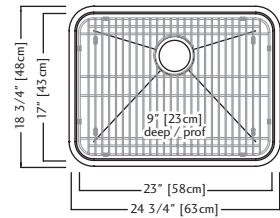

10 Colander
C09S
\$176.00

KSS5UA-9D \$799.00

Outside Sink Rim Dimensions: 19 1/8" FB x 30 1/8" LR
 Single Bowl Dimensions: 17" FB x 28" LR x 9" DP
 Minimum Cabinet Size: 30"
 Gauge: 18
 Corner Radius: 50mm
 Finish: Silk Finished Bowl with Silk Finished Rim
 Drain Hole Location: Rear
 Sound Dampening: Sound Pads & Undercoating
 Installation: Undermount
 Shipping Weight: 21.4 lbs

KSS6UA-9D \$759.00

Outside Sink Rim Dimensions: 18 3/4" FB x 24 3/4" LR
 Single Bowl Dimensions: 17" FB x 23" LR x 9" DP
 Minimum Cabinet Size: 27"
 Gauge: 18
 Corner Radius: 50mm
 Finish: Silk Finished Bowl with Silk Finished Rim
 Drain Hole Location: Rear
 Sound Dampening: Sound Pads & Undercoating
 Installation: Undermount
 Shipping Weight: 19.6 lbs