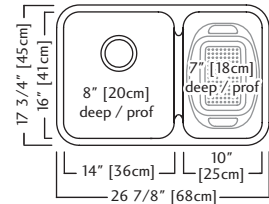

Steel Queen
Undermount Series

ACCESSORIES

- 1 Strainer Basket 1135
  2 Included
- 2 Colander CA1W
  Included
- 6 Bottom Grid BG13S
- 8 Bottom Grid BG10S
- 10 Drainer Basket DBR10S
- 12 Cutting Board MB100

QDUA1933-8 $639.00