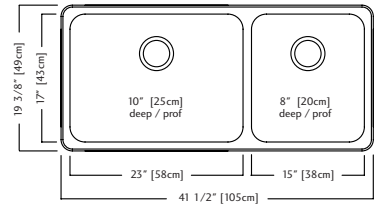

ACCESSORIES

- **1 Strainer Basket** 1135 **2 Bottom Grid** BGA2317S **3 Bottom Grid** BGA1517S
- **2 Included**