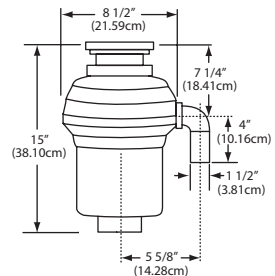

Horsepower: 1/2
High-speed 2600 r.p.m. permanent magnet motor
EZ mount installation system
Stainless steel grinding components
Sound insulated shell
Includes factory installed power cord
Safe for properly sized septic tanks
For use with 110-120 volts/60hz current only
Includes strainer stopper
2 year in-home service warranty
Antimicrobial treatment to inhibit odour
Balanced grinding system to provide long service life & quiet operation
Continuous feed
Shipping Weight: 10.6 lbs