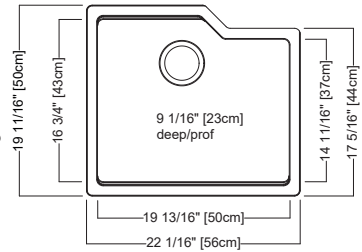

ACCESSORIES

- 4 Strainer Basket 1135 **Included**
- 7 Cutting Board MB100

NEW MGS2022U-9 \$559.00

MGS2022U-90N Onyx
 MGS2022U-9ES Mocha
 MGS2022U-9SM Storm
 MGS2022U-9SG Shadow Grey

Outside Sink Rim Dimensions: 19 11/16" FB x 22 1/16" LR
 Single Bowl Dimensions: 16 3/4" FB x 19 13/16" LR X 9 1/16" DP
 Minimum Cabinet Size: 24"
 Corner Radius: 15mm
 Drain Hole Location: Rear
 Installation: Undermount
 Shipping Weight: 25.0 lbs