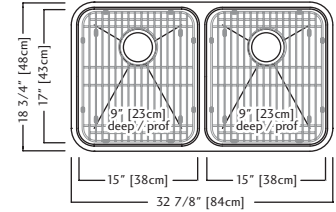

Outside Sink Rim Dimensions: 18 3/4" FB x 32 7/8" LR
 Equal Size Bowl Dimensions: 17" FB x 15" LR x 9" DP
 Minimum Cabinet Size: 36"
 Gauge: 18
 Corner Radius: 50mm
 Finish: Silk Finished Bowls with Silk Finished Rim
 Drain Hole Location: Rear
 Sound Dampening: Sound Pads & Undercoating
 Installation: Undermount
 Shipping Weight: 27.2 lbs