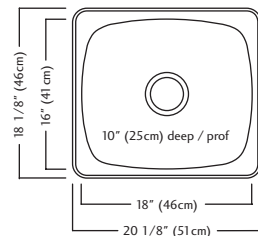

ACCESSORIES

- 1 Strainer Basket 1135 **Included**
- 2 Bottom Grid BG110S
- 3 Cutting Board MB100