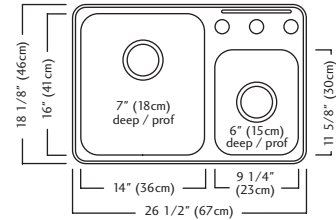

8 Drainer Basket DBR10S \$150.00

9 Cutting Board MB1610 \$96.00

10 Cutting Board MB1809 \$103.00

11 Colander C30S \$134.00

QCMA1826-7-3 (3 faucet holes) \$549.00

QCMA1826-7-1 (1 faucet hole)

Outside Sink Rim Dimensions: 18 1/8" FB x 26 1/2" LR
 Large Bowl Dimensions: 16" FB x 14" LR x 7" DP
 Small Bowl Dimensions: 11 5/8" FB x 9 1/4" LR x 6" DP
 Minimum Cabinet Size: 30"
 Gauge: 20
 Corner Radius: 50mm
 Finish: Satin Finished Bowls with Mirror Finished Rim
 Drain Hole Location: Rear
 Sound Dampening: Undercoating
 Installation: Topmount / Drop In
 Shipping Weight: 12.8 lbs