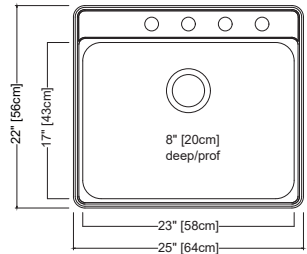

ACCESSORIES

- **1 Strainer Basket** 4010856 **Included**
- **2 Roller Mat** FRM100