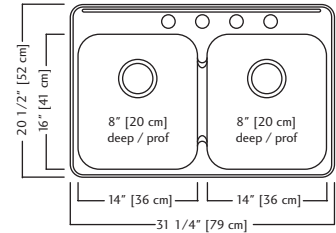

ACCESSORIES

- **1** Strainer Basket 1135 **2** Included
- **2** Colander CA1W
- **4** Bottom Grid BG10S
- **8** Drainer Basket DBR10S
- **9** Cutting Board MB1610
- **10** Colander C30S

INCLUDED ACCESSORIES

OPTIONAL ACCESSORIES