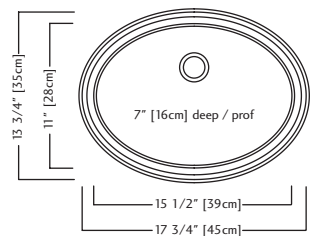

ACCESSORIES

1 Waste Drain
3700

KSOV1418-7 \$369.00

Outside Sink Rim Dimensions: 13 3/4" FB x 17 3/4" LR
 Single Bowl Dimensions: 11" FB x 15 1/2" LR x 7" DP
 Minimum Cabinet Size: 21"
 Gauge: 18
 Finish: Silk Finished Bowl and Rim
 Sound Dampening: Undercoating
 Installation: Topmount / Drop In
 Shipping Weight: 12.5 lbs
 Includes Front Overflow Assembly;
 1 1/4" Waste Opening