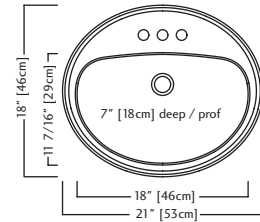

ACCESSORIES

1 Waste Drain
3700

KSOV1821-7-3 (3 faucet holes) \$449.00

KSOV1821-7-1 (1 faucet hole)

Outside Sink Rim Dimensions: 18" FB x 21" LR
Single Bowl Dimensions: 11 7/16" FB x 18" LR x 7" DP
Minimum Cabinet Size: 24"
Gauge: 18
Finish: Silk Finished Bowl and Rim
Sound Dampening: Undercoating
Installation: Topmount / Drop In
Shipping Weight: 11.7 lbs
Includes Front Overflow Waste Assembly
1 1/4" Waste Opening