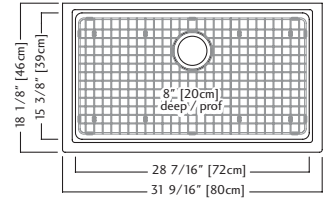

ACCESSORIES

1 Bottom Grid BG210S Included	4 Strainer Basket 1135 Included	5 Glass Board GB50 Included	6 Cutting Board MB50	8 Roll Mat RM50S	9 Colander C50S