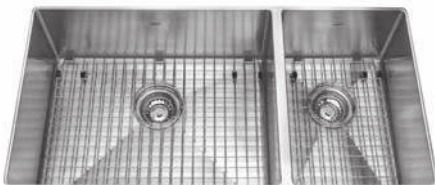

KCUC36R-9-10BG $2,389.00

Outside Sink Rim Dimensions: 18" FB x 35" LR
Large Bowl Dimensions 16" FB x 21" LR x 9" DP
Small Bowl Dimensions 16" FB x 11" LR x 9" DP
Minimum Cabinet Size: 36"
Gauge: 18
Corner Radius: 10mm
Finish: Commercial Satin Finish
Drain Hole Location: Rear
Sound Dampening: Sound Pads & Undercoating
Installation: Undermount
Shipping Weight: 50.0 lbs