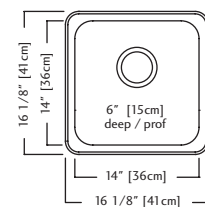

ACCESSORIES

- 1 Strainer Basket**
1135
Included
- 2 Bottom Grid**
BG65S
- 3 Cutting Board**
MB1710

QSA1616-6 \$349.00

Outside Sink Rim Dimensions: 16 1/8" FB x 16 1/8" LR
 Single Bowl Dimensions: 14" FB x 14" LR x 6" DP
 Minimum Cabinet Size: 18"
 Gauge: 20
 Corner Radius: 50mm
 Finish: Satin Finished Bowl with Mirror Finished Rim
 Drain Hole Location: Rear
 Sound Dampening: Undercoating
 Installation: Topmount / Drop In
 Shipping Weight: 6.9 lbs