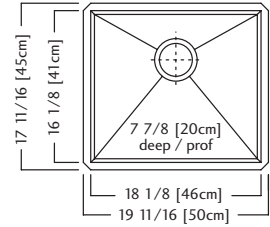

ACCESSORIES

- **1** Strainer Basket 1135 **Included**
- **2** Bottom Grid BGZ18S
- **7** Drainer Basket DBR10S
- **8** Cutting Board MBZ16
- **10** Colander C09S