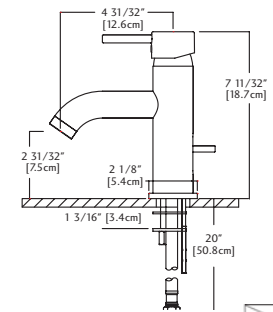

KFV100 \$207.00

KFV100
Polished
Chrome
**Limited
Availability**

Single Hole Bath Faucet
Solid Brass Construction
Single Handle
Ceramic Disc Cartridge
1.5gpm Flow Rate
Single Aerated Stream
Requires 1-3/8" Diameter Hole
Shipping Weight: 4.0 lbs