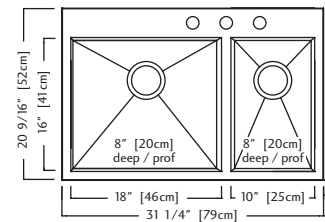

ACCESSORIES

- 1 Strainer Basket** 1135 **2 Bottom Grid** BGZ14S **5 Drainer Basket** DBR10S **6 Cutting Board** MBZ16
- 2 Included**

QCLF2031R-8-3 (3 faucet holes) \$899.00

QCLF2031R-8-1 (1 faucet hole)

Outside Sink Rim Dimensions: 20 9/16" FB x 31 1/4" LR
 Large Bowl Dimensions 16" FB x 18" LR x 8" DP
 Small Bowl Dimensions 16" FB x 10" LR x 8" DP
 Minimum Cabinet Size: 33"
 Gauge: 20
 Corner Radius: 0mm
 Finish: Commercial Satin Finish
 Drain Hole Location: Rear
 Sound Dampening: Sound Pads & Undercoating
 Installation: Dualmount
 Shipping Weight: 34.0 lbs