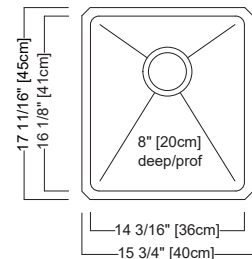

ACCESSORIES

- 1** Strainer Basket 1135 **Included**
- 3** Bottom Grid BGZ23S
- 6** Drainer Basket DBR10S
- 8** Cutting Board MBZ16
- 9** Colander C09S

NEW QSYU1816-8 \$629.00

Outside Sink Rim Dimensions: 17 11/16" FB x 15 3/4" LR
 Single Bowl Dimensions: 16 1/8" FB x 14 3/16" LR x 8" DP
 Minimum Cabinet Size: 18"
 Gauge: 18
 Corner Radius: 20mm
 Finish: Commercial Satin Finish
 Drain Hole Location: Rear
 Sound Dampening: Sound Pads & Undercoating
 Installation: Undermount
 Shipping Weight: 15.0 lbs