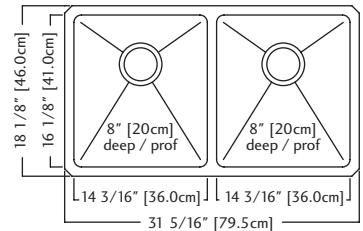

Outside Sink Rim Dimensions: 18 1/8" FB x 31 5/16" LR
Equal Size Bowl Dimensions: 16 1/8" FB x 14 3/16" LR x 8" DP
Minimum Cabinet Size: 33"
Gauge: 18
Corner Radius: 20mm
Finish: Commercial Satin Finish
Drain Hole Location: Rear
Sound Dampening: Sound Pads & Undercoating
Installation: Undermount
Shipping Weight: 24.2 lbs