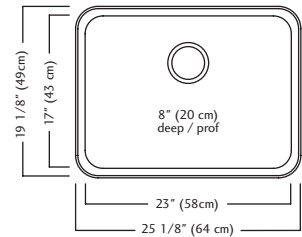

Steel Queen
Topmount / Drop In

ACCESSORIES

- **1 Strainer Basket**
  1135
  Included
- **4 Bottom Grid**
  BGA2317S
- **6 Drainer Basket**
  DBR10S
- **7 Cutting Board**
  MB1809
- **9 Colander**
  CA1W