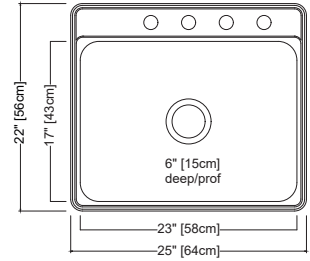

ACCESSORIES

- 1 Strainer Basket** 4010856 **Included**
- 2 Roller Mat** FRM100

Creemore
Topmount / Drop In

CSLA2522-6-4 \$189.00

Outside Sink Rim Dimensions: 22" FB x 25" LR
 Single Bowl Dimensions: 17" FB x 23" LR x 6" DP
 Minimum Cabinet Size: 27"
 Gauge: 22
 Corner Radius: 50mm
 Finish: Commercial Satin Finish
 Drain Hole Location: Center
 Sound Dampening: Sound Pads
 Installation: Topmount / Drop In
 Shipping Weight: 7.6 lbs