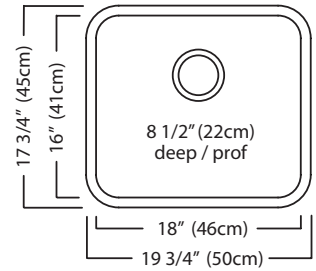

ACCESSORIES

- 1 Strainer Basket** 1135 **Included**
- 4 Bottom Grid** BG30S
- 7 Cutting Board** MB100
- 8 Colander** C09S

Reginox Undermount Series

NS1820UA-9 \$299.00

Outside Sink Rim Dimensions: 17 3/4" FB x 19 3/4" LR
 Single Bowl Dimensions: 16" FB x 18" LR x 8 1/2" DP
 Minimum Cabinet Size: 21"
 Gauge: 18
 Corner Radius: 70mm
 Finish: Linear Brushed Bowl with Silk Finished Rim
 Drain Hole Location: Rear
 Sound Dampening: Undercoating
 Installation: Undermount
 Shipping Weight: 11.9 lbs