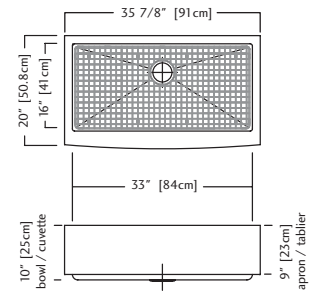

Pictured: KCFS36B-10-10BG with Faucet KFPD3100

KCFS36B-10-10BG \$2,219.00

Outside Sink Rim Dimensions: 20" FB x 35 7/8" LR
 Single Bowl Dimensions: 16" FB x 33" LR x 10" DP
 Minimum Cabinet Size: 36"
 Gauge: 18
 Corner Radius: 10mm
 Finish: Commercial Satin Finish
 Drain Hole Location: Rear
 Sound Dampening: Sound Pads & Undercoating
 Installation: Undermount Apron Front
 Shipping Weight: 58 lbs
 9" Curved Apron Front