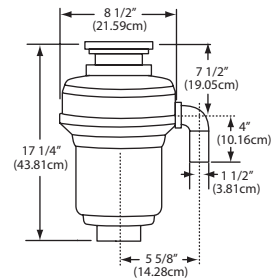

Horsepower: 1 1/4
High-speed 2800 r.p.m. permanent magnet motor
EZ mount installation system
Stainless steel grinding components
Sound insulated shell
Includes factory installed power cord
Safe for properly sized septic tanks
For use with 110-120 volts/60hz current only
Includes strainer stopper
10 year in-home service warranty
Antimicrobial treatment to inhibit odour
Balanced grinding system to provide long service life & quiet operation
Continuous feed
Shipping Weight: 15 lbs