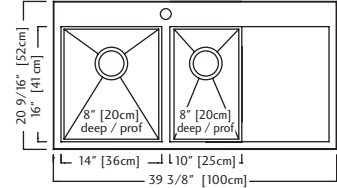

ACCESSORIES

- 1 Strainer Basket** 1135 **Included**
- 4 Bottom Grid** BGZ1512S

QCLF2039DBR-8-3 (3 faucet holes) \$1,169.00

QCLF2039DBR-8-1 (1 faucet hole)

Outside Sink Rim Dimensions: 20 9/16" FB x 39 3/8" LR
 Large Bowl Dimensions 16" FB x 14" LR x 8" DP
 Small Bowl Dimensions 16" FB x 10" LR x 8" DP
 Minimum Cabinet Size: 27"
 Gauge: 20
 Corner Radius: 0mm
 Finish: Commercial Satin Finish
 Drain Hole Location: Rear
 Sound Dampening: Sound Pads & Undercoating
 Installation: Dualmount
 Shipping Weight: 39.8 lbs