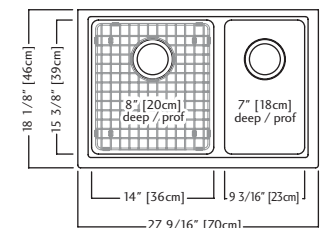

ACCESSORIES

- **3 Bottom Grid**
  BG160S
  Included
- **5 Strainer Basket**
  1135
  2 Included
- **7 Glass Board**
  GB50
  Included
- **8 Bottom Grid**
  BG170S
- **10 Cutting Board**
  MB50
- **13 Roll Mat**
  RM50S
- **14 Colander**
  C50S

Granite Series
Undermount Series

CH Champagne
MO Mocha
SM Storm
ON Onyx
SG Shadow Grey