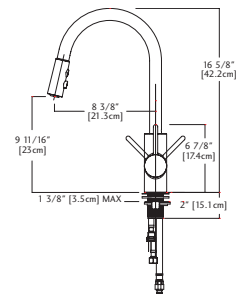

KFPD7100 \$238.00

KFPD7100
 Polished
 Chrome

Single Hole Pull Down Faucet

All Metal Construction
 Single Handle
 Ceramic Disc Cartridge
 2.2GPM Flow Rate
 Dual Function Spray Head
 Aerated Stream And Spray
 Requires 1-3/8" Diameter Hole
 Shipping Weight: 4.0 lbs
 Optional Base Plate Included