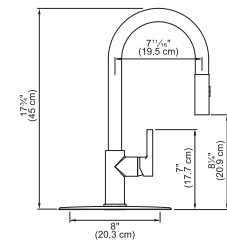

Single Hole Pull Down Faucet
Solid Brass Construction
Single Handle
Ceramic Disc Cartridge
1.75GPM Flow Rate
Dual Function Spray Head
Aerated Stream And Spray
Requires 1-3/8" Diameter Hole
Shipping Weight: 6.0 lbs
Optional Base Plate Included