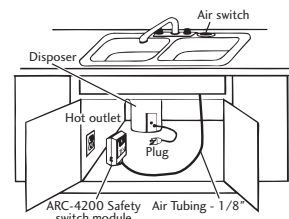

KWD75B1-EZ $529.00

Horsepower: 3/4
High-speed 2700 r.p.m. permanent magnet motor
EZ mount installation system
Stainless steel grinding components
Sound insulated shell
Includes factory installed power cord
Safe for properly sized septic tanks
For use with 110-120 volts/60hz current only
Includes strainer stopper
8 year in-home service warranty
Antimicrobial treatment to inhibit odour
Balanced grinding system to provide long service life & quiet operation
Batch feed
Shipping Weight: 14 lbs

KWD125C1-EZ $499.00

Horsepower: 1 1/4
High-speed 2800 r.p.m. permanent magnet motor
EZ mount installation system
Stainless steel grinding components
Sound insulated shell
Includes factory installed power cord
Safe for properly sized septic tanks
For use with 110-120 volts/60hz current only
Includes strainer stopper
10 year in-home service warranty
Antimicrobial treatment to inhibit odour
Balanced grinding system to provide long service life & quiet operation
Continuous feed
Shipping Weight: 15 lbs

KWD125B1-EZ $669.00

Horsepower: 1 1/4
High-speed 2800 r.p.m. permanent magnet motor
EZ mount installation system
Stainless steel grinding components
Sound insulated shell
Includes factory installed power cord
Safe for properly sized septic tanks
For use with 110-120 volts/60hz current only
Includes strainer stopper
10 year in-home service warranty
Antimicrobial treatment to inhibit odour
Balanced grinding system to provide long service life & quiet operation
Batch feed
Shipping Weight: 15 lbs

ACCESSORIES

AS200 $176.00