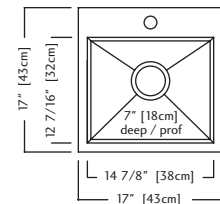

ACCESSORIES

- 1 Strainer Basket** 1135 **Included**
- 3 Bottom Grid** BGZ18S
- 7 Drainer Basket** DBR10S
- 8 Cutting Board** MBZ16

QSLF1717-1 \$599.00

Outside Sink Rim Dimensions: 17" FB x 17" LR
 Single Bowl Dimensions: 12 7/16" FB x 14 7/8" LR x 7" DP
 Minimum Cabinet Size: 21"
 Gauge: 20
 Corner Radius: 0mm
 Finish: Commercial Satin Finish
 Drain Hole Location: Rear
 Sound Dampening: Sound Pads & Undercoating
 Installation: Dualmount
 Shipping Weight: 11.2 lbs