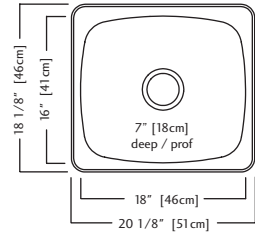

ACCESSORIES

- 2 Strainer Basket** 1140 **3 Bottom Grid** BG110S
- Included**

RS1820 \$180.00

Outside Sink Rim Dimensions: 18 1/8" FB x 20 1/8" LR
 Single Bowl Dimensions: 16" FB x 18" LR x 7" DP
 Minimum Cabinet Size: 24"
 Gauge: 20
 Corner Radius: 70mm
 Finish: Linear Brushed Bowl and Mirror Finished Rim
 Drain Hole Location: Center
 Sound Dampening: Sound Pads
 Installation: Topmount / Drop In
 Shipping Weight: 10.2 lbs