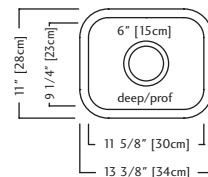

ACCESSORIES

- 1 Strainer Basket
1135
Included

QSU1113-6 \$239.00

Outside Sink Rim Dimensions: 11" FB x 13 3/8" LR
 Single Bowl Dimensions: 9 1/4" FB x 11 5/8" LR x 6" DP
 Minimum Cabinet Size: 15"
 Gauge: 20
 Corner Radius: 50mm
 Finish: Satin Finished Bowl with Silk Finished Rim
 Drain Hole Location: Center
 Sound Dampening: Undercoating
 Installation: Undermount
 Shipping Weight: 3.8 lbs