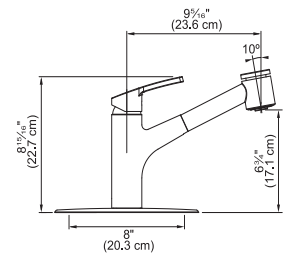

NEW KFP02300 \$389.00
KFP02350 \$449.00

KFP02300
Polished
Chrome

KFP02350
Satin Nickel

Single Hole Pull Out Faucet
All Metal Construction
Single Handle
Ceramic Disc Cartridge
1.75GPM Flow Rate
Dual Function Spray Head
Aerated Stream And Spray
Requires 1-3/8" Diameter Hole
Shipping Weight: 7.0 lbs
Optional Base Plate Included