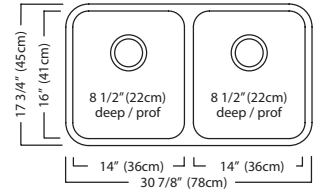

ACCESSORIES

- 1 Strainer Basket** 1135 **2 Included**
- 2 Bottom Grid** BG35S
- 3 Bottom Grid** BG30S
- 7 Cutting Board** MB100 \$228.00
- 8 Colander** C30S \$134.00

ND1831UA-9 \$389.00

Outside Sink Rim Dimensions: 17 3/4" FB x 30 7/8" LR
 Equal Size Bowl Dimensions: 16" FB x 14" LR x 8 1/2" DP
 Minimum Cabinet Size: 33"
 Gauge: 18
 Corner Radius: 50mm
 Finish: Linear Brushed Bowl with Silk Finished Rim
 Drain Hole Location: Rear
 Sound Dampening: Undercoating
 Installation: Undermount
 Shipping Weight: 18.8 lbs