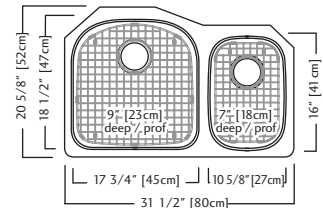

KSDCRU-9 \$1,129.00

Outside Sink Rim Dimensions: 20 5/8" FB x 31 1/2" LR
 Large Bowl Dimensions 18 1/2" FB x 17 3/4" LR x 9" DP
 Small Bowl Dimensions 16" FB x 10 5/8" LR x 7" DP
 Minimum Cabinet Size: 33"
 Gauge: 18
 Corner Radius: 70mm
 Finish: Silk Finished Bowls with Silk Finished Rim
 Drain Hole Location: Rear
 Sound Dampening: Sound Pads & Undercoating
 Installation: Undermount
 Shipping Weight: 26.0 lbs