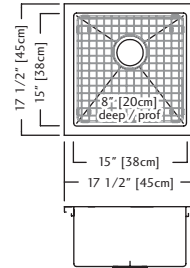

ACCESSORIES

2 Bottom Grid BGDS15S Included	7 Strainer Basket 1135 Included	8 Drainer Basket DBR10S	10 Colander C30S