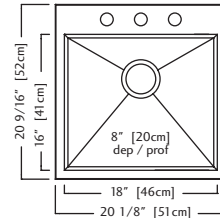

ACCESSORIES

- 1 Strainer Basket** 1135 **Included**
- 2 Bottom Grid** BGZ14S
- 7 Drainer Basket** DBR10S
- 8 Cutting Board** MBZ16

QSLF2020-8-3 (3 faucet holes) \$649.00

QSLF2020-8-1 (1 faucet hole)

Outside Sink Rim Dimensions: 20 9/16" FB x 20 1/8" LR
 Single Bowl Dimensions: 16" FB x 18" LR x 8" DP
 Minimum Cabinet Size: 24"
 Gauge: 20
 Corner Radius: 0mm
 Finish: Commercial Satin Finish
 Drain Hole Location: Rear
 Sound Dampening: Sound Pads & Undercoating
 Installation: Dualmount
 Shipping Weight: 22.7 lbs