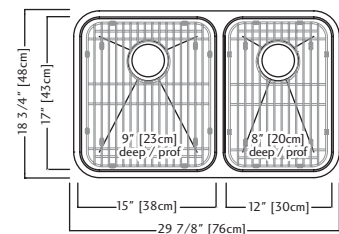

KSC2RUA-9D \$989.00

Outside Sink Rim Dimensions: 18 3/4" FB x 29 7/8" LR
 Large Bowl Dimensions 17" FB x 15" LR x 9" DP
 Small Bowl Dimensions 17" FB x 12" LR x 8" DP
 Minimum Cabinet Size: 30"
 Gauge: 18
 Corner Radius: 50mm
 Finish: Silk Finished Bowls with Silk Finished Rim
 Drain Hole Location: Rear
 Sound Dampening: Sound Pads & Undercoating
 Installation: Undermount
 Shipping Weight: 27.3 lbs