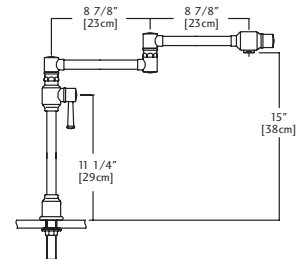

Single Hole Deck Mounted Pot Filler

Solid Stainless Steel Construction
Dual Handle
Ceramic Disc Cartridge
2.2GPM Flow Rate
Single Aerated Stream
Requires 7/8" - 1-3/8" Diameter Hole
Shipping Weight: 8.0 lbs