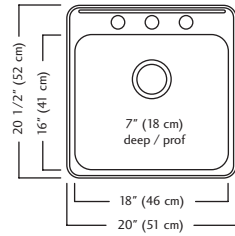

QSL2020-7-1 (1 faucet hole)

Outside Sink Rim Dimensions: 20 1/2" FB x 20" LR
 Single Bowl Dimensions: 16" FB x 18" LR x 7" DP
 Minimum Cabinet Size: 24"
 Gauge: 20
 Corner Radius: 50mm
 Finish: Satin Finished Bowl with Mirror Finished Rim
 Drain Hole Location: Rear
 Sound Dampening: Undercoating
 Installation: Topmount / Drop In
 Shipping Weight: 9.2 lbs