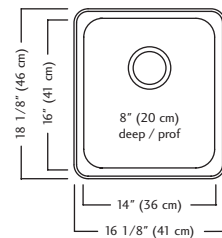

ACCESSORIES

- 1 Strainer Basket**
1135
Included
- 2 Colander**
CA1W
- 3 Bottom Grid**
BG11S
- 5 Drainer Basket**
DBR10S
- 7 Cutting Board**
MB1610

QSA1816-8 \$329.00

Outside Sink Rim Dimensions: 18 1/8" FB x 16 1/8" LR
 Single Bowl Dimensions: 16" FB x 14" LR x 8" DP
 Minimum Cabinet Size: 18"
 Gauge: 20
 Corner Radius: 50mm
 Finish: Satin Finished Bowl with Mirror Finished Rim
 Drain Hole Location: Rear
 Sound Dampening: Undercoating
 Installation: Topmount / Drop In
 Shipping Weight: 8.2 lbs