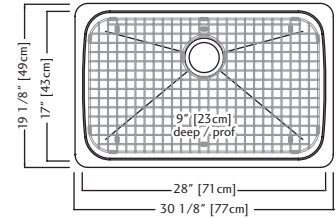

10 Colander
C09S
\$176.00

KSS5UA-9D \$799.00

Outside Sink Rim Dimensions: 19 1/8" FB x 30 1/8" LR
 Single Bowl Dimensions: 17" FB x 28" LR x 9" DP
 Minimum Cabinet Size: 30"
 Gauge: 18
 Corner Radius: 50mm
 Finish: Silk Finished Bowl with Silk Finished Rim
 Drain Hole Location: Rear
 Sound Dampening: Sound Pads & Undercoating
 Installation: Undermount
 Shipping Weight: 21.4 lbs