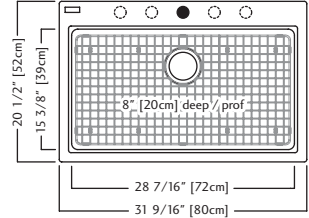

ACCESSORIES

1 Bottom Grid BG210S Included	4 Strainer Basket 1135 Included	5 Glass Board GB50 Included	6 Cutting Board MB50	7 Roll Mat RM50S	8 Colander C50S