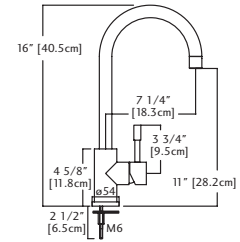

Single Hole Swivel Spout
Solid Stainless Steel Construction
Single Handle
Ceramic Disc Cartridge
1.75GPM Flow Rate
Single Aerated Stream
Requires 1-3/8" Diameter Hole
Shipping Weight: 8.0 lbs