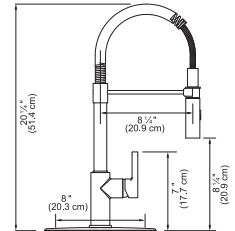

Single Hole Semi-Pro Faucet
Solid Brass Construction
Single Handle
Ceramic Disc Cartridge
1.75GPM Flow Rate
Dual Function Spray Head
Aerated Stream And Spray
Requires 1-3/8" Diameter Hole
Shipping Weight: 6.0 lbs
Optional Base Plate Included