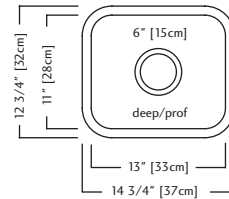

ACCESSORIES

- 1 Strainer Basket
1135
Included

QSU1315-6 \$289.00

Outside Sink Rim Dimensions: 12 3/4" FB x 14 3/4" LR
 Single Bowl Dimensions: 11" FB x 13" LR x 6" DP
 Minimum Cabinet Size: 15"
 Gauge: 20
 Corner Radius: 50mm
 Finish: Satin Finished Bowl with Silk Finished Rim
 Drain Hole Location: Center
 Sound Dampening: Undercoating
 Installation: Undermount
 Shipping Weight: 6.6 lbs