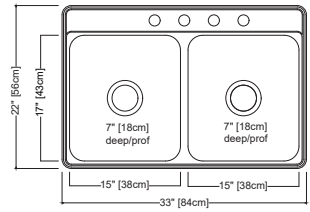

ACCESSORIES

- 1 Strainer Basket** 4010856 **2 Roller Mat** FRM100
- 2 Included**

Creemore
Topmount / Drop In

CDLA3322-7-4 \$259.00

Outside Sink Rim Dimensions: 22" FB x 33" LR
 Equal Bowl Dimensions: 17" FB x 15" LR x 7" DP
 Minimum Cabinet Size: 36"
 Gauge: 22
 Corner Radius: 50mm
 Finish: Commercial Satin Finish
 Drain Hole Location: Center
 Sound Dampening: Sound Pads
 Installation: Topmount / Drop In
 Shipping Weight: 14.5 lbs