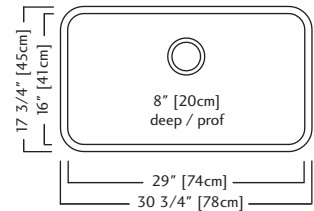

ACCESSORIES

- 1** Strainer Basket 1135 **Included**
- 3** Bottom Grid BGA3117S
- 7** Drainer Basket DBR10S
- 9** Cutting Board MB100
- 11** Colander CA1W

QSUA1831-8 \$539.00

Outside Sink Rim Dimensions: 17 3/4" FB x 30 3/4" LR
 Single Bowl Dimensions: 16" FB x 29" LR x 8" DP
 Minimum Cabinet Size: 33"
 Gauge: 20
 Corner Radius: 50mm
 Finish: Satin Finished Bowl with Silk Finished Rim
 Drain Hole Location: Rear
 Sound Dampening: Undercoating
 Installation: Undermount
 Shipping Weight: 13.5 lbs