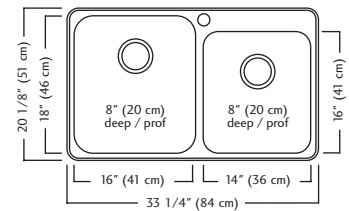

Outside Sink Rim Dimensions: 20 1/8" FB x 33 1/4" LR
 Large Bowl Dimensions: 18" FB x 16" LR x 8" DP
 Small Bowl Dimensions: 16" FB x 14" LR x 8" DP
 Minimum Cabinet Size: 36"
 Gauge: 20
 Corner Radius: 70mm
 Finish: Satin Finished Bowls with Mirror Finished Rim
 Drain Hole Location: Rear
 Sound Dampening: Undercoating
 Installation: Topmount / Drop In
 Shipping Weight: 16.2 lbs