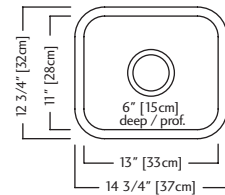

ACCESSORIES

- 1 Strainer Basket** 1135 **Included**
- 2 Bottom Grid** BG35S

NS1313U-6 \$155.00

Outside Sink Rim Dimensions: 12 3/4" FB x 14 3/4" LR
 Single Bowl Dimensions: 11" FB x 13" LR x 6" DP
 Minimum Cabinet Size: 18"
 Gauge: 18
 Corner Radius: 50mm
 Finish: Linear Brushed Bowl with Silk Finished Rim
 Drain Hole Location: Center
 Sound Dampening: Undercoating
 Installation: Undermount
 Shipping Weight: 5.2 lbs