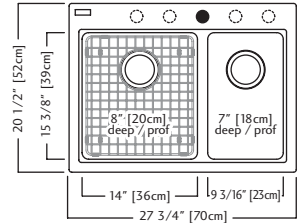

KGDC2027R-8 \$799.00

KGDC2027R-8CH Champagne
 KGDC2027R-8ON Onyx
 KGDC2027R-8ES Mocha
 KGDC2027R-8SM Storm
 KGDC2027R-8SG Shadow Grey

Outside Sink Rim Dimensions: 20 1/2" FB x 27 3/4" LR
 Large Bowl Dimensions: 15 3/8" FB x 14" LR x 8" DP
 Small Bowl Dimensions: 15 3/8" FB x 9 3/16" LR x 7" DP
 Minimum Cabinet Size: 30"
 Corner Radius: 20mm
 Drain Hole Location: Rear
 Installation: Topmount/ Drop In
 Shipping Weight: 48.7 lbs