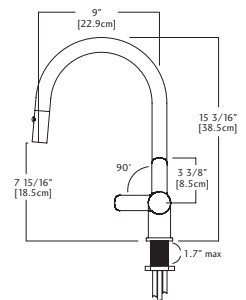

Single Hole Pull Down Faucet
Solid Brass Construction
Single Handle
Ceramic Disc Cartridge
1.75GPM Flow Rate
Dual Function Spray Head
Aerated Stream And Spray
Requires 1-3/8" Diameter Hole
Shipping Weight: 7.0 lbs