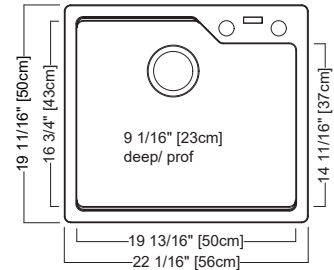

ACCESSORIES

- 4 Strainer Basket**
1135
Included

NEW **MGSM2022-9** \$529.00

MGSM2022-90N Onyx
MGSM2022-9ES Mocha
MGSM2022-9SM Storm
MGSM2022-9SG Shadow Grey

Outside Sink Rim Dimensions: 19 11/16" FB X 22 1/16" LR
 Single Bowl Dimensions: 16 3/4" FB x 19 13/16" LR x 9 1/16" DP
 Minimum Cabinet Size: 24"
 Corner Radius: 15mm
 Drain Hole Location: Rear
 Installation: Topmount / Drop In
 Shipping Weight: 27.0 lbs