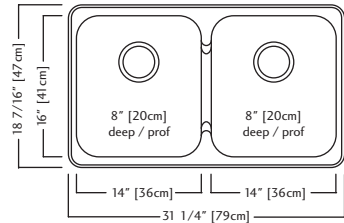

ACCESSORIES

- 1** Strainer Basket 1135 **2** Bottom Grid BG10S **3** Drainer Basket DBR10S **4** Cutting Board MB1610 **5** Colander CA1W **6** Colander C30S
- 2 Included**

QD1831-8 \$539.00

Outside Sink Rim Dimensions: 18 7/16" FB x 31 1/4" LR
 Equal Size Bowl Dimensions: 16" FB x 14" LR x 8" DP
 Minimum Cabinet Size: 33"
 Gauge: 20
 Corner Radius: 50mm
 Finish: Satin Finished Bowls with Mirror Finished Rim
 Drain Hole Location: Rear
 Sound Dampening: Undercoating
 Installation: Topmount / Drop In
 Shipping Weight: 17.2 lbs