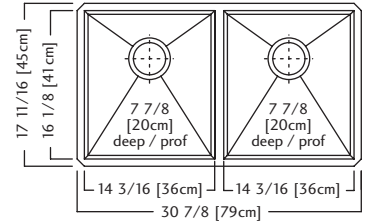

2 Bottom Grid
BGZ10S
\$152.00

3 Bottom Grid
BGZ14S
\$158.00

4 Drainer Basket
DBR10S
\$150.00

5 Cutting Board
MB100
\$228.00

6 Cutting Board
MBZ16
\$173.00

7 Colander
C09S
\$176.00

QDFU1831-8 \$689.00

Outside Sink Rim Dimensions: 17 11/16" FB x 30 7/8" LR
 Equal Size Bowl Dimensions: 16 1/8" FB x 14 3/16" LR x 7 7/8" DP
 Minimum Cabinet Size: 33"
 Gauge: 20
 Corner Radius: 0mm
 Finish: Commercial Satin Finish
 Drain Hole Location: Rear
 Sound Dampening: Sound Pads & Undercoating
 Installation: Undermount
 Shipping Weight: 21.1 lbs