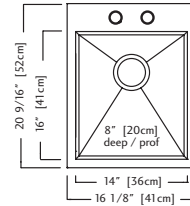

QSLF2016-8-1 (1 faucet hole)

Outside Sink Rim Dimensions: 20 9/16" FB x 16 1/8" LR
 Single Bowl Dimensions: 16" FB x 14" LR x 8" DP
 Minimum Cabinet Size: 18"
 Gauge: 20
 Corner Radius: 0mm
 Finish: Commercial Satin Finish
 Drain Hole Location: Rear
 Sound Dampening: Sound Pads & Undercoating
 Installation: Dualmount
 Shipping Weight: 19.0 lbs