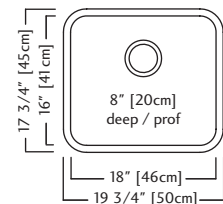

ACCESSORIES

- 1 Strainer Basket** 1135 **Included**
- 3 Bottom Grid** BGA1217S
- 8 Cutting Board** MB100
- 9 Colander** CA1W

QSUA1820-8 \$329.00

Outside Sink Rim Dimensions: 17 3/4" FB x 19 3/4" LR
 Single Bowl Dimensions: 16" FB x 18" LR x 8" DP
 Minimum Cabinet Size: 21"
 Gauge: 20
 Corner Radius: 50mm
 Finish: Satin Finished Bowl with Silk Finished Rim
 Drain Hole Location: Rear
 Sound Dampening: Undercoating
 Installation: Undermount
 Shipping Weight: 9.3 lbs