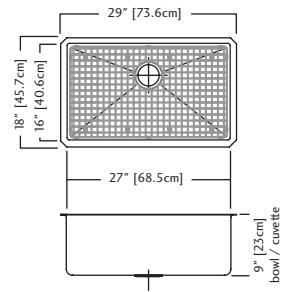

ACCESSORIES

2 Bottom Grid BGDS27S Included	6 Strainer Basket 1135 Included	7 Drainer Basket DBR10S	8 Cutting Board MB100	9 Color Mats CM100	10 Colander C09S