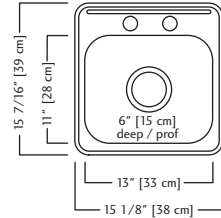

ACCESSORIES

- 1 Strainer Basket**
1135
Included

QSL1515-6-2 (2 faucet holes) \$309.00

QSL1515-6-1 (1 faucet hole)

Outside Sink Rim Dimensions: 15 7/16" FB x 15 1/8" LR
Single Bowl Dimensions: 11" FB x 13" LR x 6" DP
Minimum Cabinet Size: 18"
Gauge: 20
Corner Radius: 50mm
Finish: Satin Finished Bowl with Mirror Finished Rim
Drain Hole Location: Center
Sound Dampening: Undercoating
Installation: Topmount / Drop In
Shipping Weight: 5.5 lbs