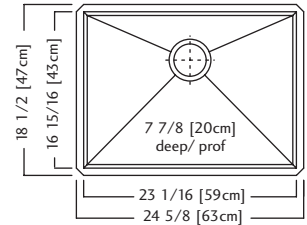

Steel Queen
Undermount Series

ACCESSORIES

- 1 Strainer Basket**
1135
Included
- 5 Bottom Grid**
BGZ18S
- 6 Drainer Basket**
DBR10S
- 8 Cutting Board**
MBZ16
- 9 Colander**
C09S

QSFU1925-8 \$539.00

Outside Sink Rim Dimensions: 18 1/2" FB x 24 5/8" LR
 Single Bowl Dimensions: 16 15/16" FB x 23 1/16" LR x 7 7/8" DP
 Minimum Cabinet Size: 27"
 Gauge: 20
 Corner Radius: 0mm
 Finish: Commercial Satin Finish
 Drain Hole Location: Rear
 Sound Dampening: Sound Pads & Undercoating
 Installation: Undermount
 Shipping Weight: 15.9 lbs