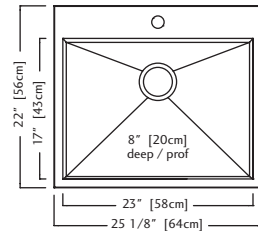

Outside Sink Rim Dimensions: 22" FB x 25 1/8" LR
 Single Bowl Dimensions: 17" FB x 23" LR x 8" DP
 Minimum Cabinet Size: 27"
 Gauge: 20
 Corner Radius: 0mm
 Finish: Commercial Satin Finish
 Drain Hole Location: Rear
 Sound Dampening: Sound Pads & Undercoating
 Installation: Dualmount
 Shipping Weight: 27.4 lbs