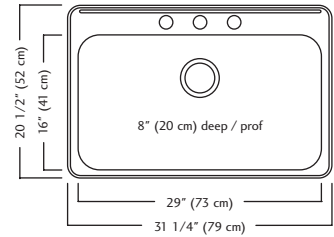

QSLA2031-8-1 (1 faucet hole)

Outside Sink Rim Dimensions: 20 1/2" FB x 31 1/4" LR
 Single Bowl Dimensions: 16" FB x 29" LR x 8" DP
 Minimum Cabinet Size: 33"
 Gauge: 20
 Corner Radius: 50mm
 Finish: Satin Finished Bowl with Mirror Finished Rim
 Drain Hole Location: Rear
 Sound Dampening: Undercoating
 Installation: Topmount / Drop In
 Shipping Weight: 14.7 lbs