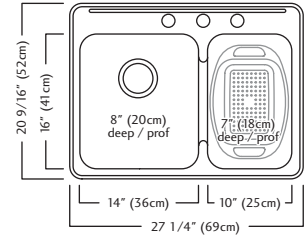

QDLA2233-8-4 (4 faucet holes) $779.00

QDLA2233-8-3 (3 faucet holes)

QDLA2233-8-1 (1 faucet hole)

Outside Sink Rim Dimensions: 22" FB x 33 3/8" LR
Equal Size Bowl Dimensions: 17" FB x 15" LR x 8" DP
Minimum Cabinet Size: 36"
Gauge: 20
Corner Radius: 50mm
Finish: Satin Finished Bowls with Mirror Finished Rim
Drain Hole Location: Rear
Sound Dampening: Undercoating
Installation: Topmount / Drop In
Shipping Weight: 17.2 lbs

ACCESSORIES

- **1** Strainer Basket 1135 **2** Colander CA1W **3** Bottom Grid BGA1517S **10** Cutting Board MB1809 **11** Colander C30S
- **2 Included**

QCLA2027R-8-3 (3 faucet holes) $769.00

QCLA2027R-8-1 (1 faucet hole)

QCLA2027L-8-3 (3 faucet holes)

QCLA2027L-8-1 (1 faucet hole)

Outside Sink Rim Dimensions: 20 9/16" FB x 27 1/4" LR
Large Bowl Dimensions: 16" FB x 14" LR x 8" DP
Small Bowl Dimensions: 16" FB x 10" LR x 7" DP
Minimum Cabinet Size: 30"
Gauge: 20
Corner Radius: 50mm
Finish: Satin Finished Bowls with Mirror Finished Rim
Drain Hole Location: Rear
Sound Dampening: Undercoating
Installation: Topmount / Drop In
Shipping Weight: 15.1 lbs

ACCESSORIES

- **1** Strainer Basket 1135 **2** Colander CA1W **4** Bottom Grid BG10S **5** Bottom Grid BG13S **8** Drainer Basket DBR10S **9** Cutting Board MB1610
- **2 Included** **Included**

QCM2033-8-1 $759.00

Outside Sink Rim Dimensions: 20 1/8" FB x 33 1/4" LR
Large Bowl Dimensions: 18" FB x 16" LR x 8" DP
Small Bowl Dimensions: 16" FB x 14" LR x 8" DP
Minimum Cabinet Size: 36"
Gauge: 20
Corner Radius: 70mm
Finish: Satin Finished Bowls with Mirror Finished Rim
Drain Hole Location: Rear
Sound Dampening: Undercoating
Installation: Topmount / Drop In
Shipping Weight: 16.2 lbs

ACCESSORIES

- **1** Strainer Basket 1135 **2** Colander CA1W **4** Bottom Grid BG10S **8** Drainer Basket DBR10S **9** Cutting Board MB1610
- **2 Included**