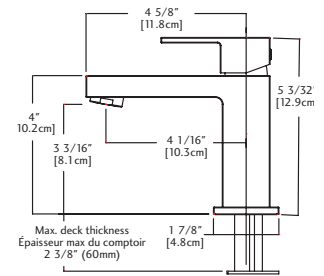

KFV200 $207.00

KFV200
Polished
Chrome

Single Hole Bath Faucet
Solid Brass Construction
Single Handle
Ceramic Disc Cartridge
1.5gpm Flow Rate
Single Aerated Stream
Requires 1-3/8" Diameter Hole
Shipping Weight: 3.0 lbs