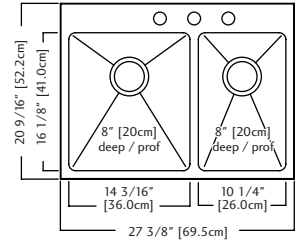

10 Cutting Board MBZ17 \$173.00

QCLY2027R-8-3 (3 faucet holes) \$1,019.00

QCLY2027R-8-1 (1 faucet hole)

Outside Sink Rim Dimensions: 20 9/16" FB x 27 3/8" LR
 Large Bowl Dimensions :16 1/8" FB x 14 3/16" LR x 8" DP
 Small Bowl Dimensions: 16 1/8" FB x 10 1/4" LR x 8" DP
 Minimum Cabinet Size: 27"
 Gauge: 18
 Corner Radius: 20mm
 Finish: Commercial Satin Finish
 Drain Hole Location: Rear
 Sound Dampening: Sound Pads & Undercoating
 Installation: Dualmount
 Shipping Weight: 24.6 lbs