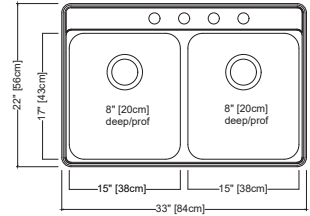

ACCESSORIES

- 1 Strainer Basket** **2 Roller Mat**
- 4010856 FRM100
- 2 Included**

INCLUDED ACCESSORIES

1 Strainer Basket
4010856

OPTIONAL ACCESSORIES

2 Roller Mat
FRM100
\$49.00

CDLA3322-8-4CB \$289.00

Outside Sink Rim Dimensions: 22" FB x 33" LR
 Equal Size Bowl Dimensions: 17" FB x 15" LR x 8" DP
 Minimum Cabinet Size: 36"
 Gauge: 20
 Corner Radius: 50mm
 Finish: Satin Finish
 Drain Hole Location: Rear
 Sound Dampening: Sound Pads
 Installation: Topmount / Drop In
 Shipping Weight: 17.2 lbs