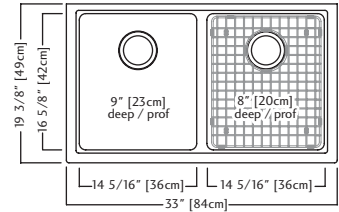

ACCESSORIES

- **1 Bottom Grid**
  BG220S
  1 Included
- **5 Strainer Basket**
  1135
  2 Included
- **6 Glass Board**
  GB55
  Included
- **9 Cutting Board**
  MB55
- **12 Roll Mat**
  RM55S