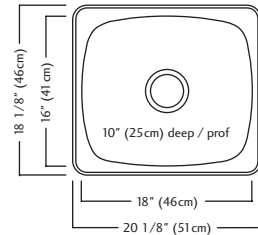

ACCESSORIES

- 1 Strainer Basket 1135 **Included**
- 2 Bottom Grid BG110S