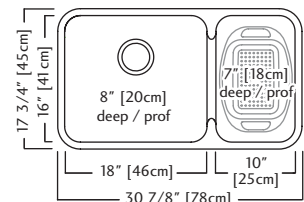

QCUA1831L-8 (small bowl left)

Outside Sink Rim Dimensions: 17 3/4" FB x 30 7/8" LR
 Large Bowl Dimensions 16" FB x 18" LR x 8" DP
 Small Bowl Dimensions 16" FB x 10" LR x 7" DP
 Minimum Cabinet Size: 33"
 Gauge: 20
 Corner Radius: 50mm
 Finish: Satin Finished Bowls with Silk Finished Rim
 Drain Hole Location: Rear
 Sound Dampening: Undercoating
 Installation: Undermount
 Shipping Weight: 17 lbs