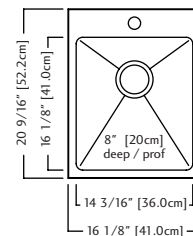

ACCESSORIES

- 1** Strainer Basket 1135 **Included**
- 3** Bottom Grid BGZ23S
- 6** Drainer Basket DBR10S
- 8** Cutting Board MBZ17

QSLY2016-8-1 \$789.00

Outside Sink Rim Dimensions: 20 9/16" FB x 16 1/8" LR
 Single Bowl Dimensions: 16 1/8" FB x 14 3/16" LR x 8" DP
 Minimum Cabinet Size: 18"
 Gauge: 18
 Corner Radius: 20mm
 Finish: Commercial Satin Finish
 Drain Hole Location: Rear
 Sound Dampening: Sound Pads & Undercoating
 Installation: Dualmount
 Shipping Weight: 14.3 lbs