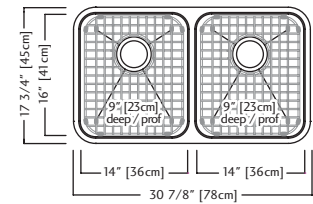

KSD2UA-9D \$989.00

Outside Sink Rim Dimensions: 17 3/4" FB x 30 7/8" LR
 Equal Size Bowl Dimensions: 16" FB x 14" LR x 9" DP
 Minimum Cabinet Size: 33"
 Gauge: 18
 Corner Radius: 50mm
 Finish: Silk Finished Bowls with Silk Finished Rim
 Drain Hole Location: Rear
 Sound Dampening: Sound Pads & Undercoating
 Installation: Undermount
 Shipping Weight: 25.3 lbs