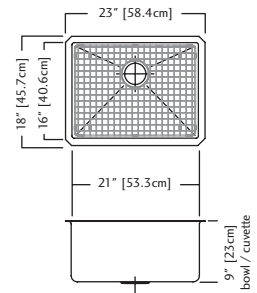

ACCESSORIES

3 Bottom Grid BGDS21S Included	6 Strainer Basket 1135 Included	7 Drainer Basket DBR10S	8 Cutting Board MB100	9 Color Mats CM100	10 Colander C09S