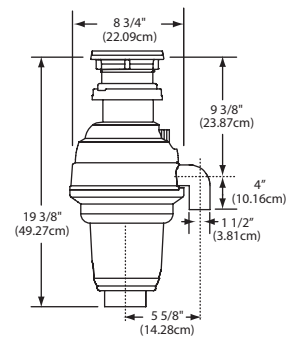

Horsepower: 1 1/4
High-speed 2800 r.p.m. permanent magnet motor
EZ mount installation system
Stainless steel grinding components
Sound insulated shell
Includes factory installed power cord
Safe for properly sized septic tanks
For use with 110-120 volts/60hz current only
Includes strainer stopper
10 year in-home service warranty
Antimicrobial treatment to inhibit odour
Balanced grinding system to provide long service life & quiet operation
Batch feed
Shipping Weight: 15 lbs