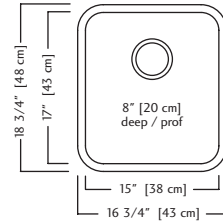

9 Cutting Board
MB100
\$228.00

10 Colander
C09S
\$176.00

11 Colander
CA1W
\$59.00

QSUA1917-8 \$449.00

Outside Sink Rim Dimensions: 18 3/4" FB x 16 3/4" LR
 Single Bowl Dimensions: 17" FB x 15" LR x 8" DP
 Minimum Cabinet Size: 18"
 Gauge: 20
 Corner Radius: 50mm
 Finish: Satin Finished Bowl with Silk Finished Rim
 Drain Hole Location: Rear
 Sound Dampening: Undercoating
 Installation: Undermount
 Shipping Weight: 9.2 lbs