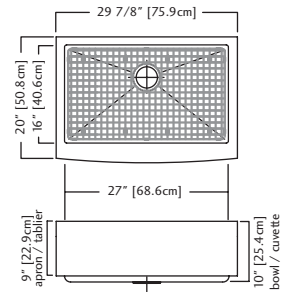

ACCESSORIES

2 Bottom Grid BGDS27S Included	4 Strainer Basket 1135 Included	5 Drainer Basket DBR10S	6 Cutting Board MB1612	7 Color Mats CM100	8 Colander C09S