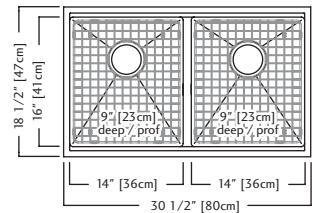

KCD33-9-10A \$2,229.00

Outside Sink Rim Dimensions: 18 1/2" FB x 30 1/2" LR
 Equal Size Bowl Dimensions: 16" FB x 14" LR x 9" DP
 Minimum Cabinet Size: 33"
 Gauge: 18
 Corner Radius: 10mm
 Finish: Commercial Satin Finish
 Drain Hole Location: Rear
 Sound Dampening: Sound Pads & Undercoating
 Installation: Dualmount
 Shipping Weight: 42.1 lbs
 Integrated Accessory Rail