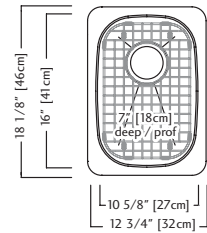

8 Cutting Board
MB100
\$228.00

4 Bottom Grid
BGA1217S

5 Bottom Grid
BGDS0817S

6 Strainer Basket
1135

9 Colander
C09S
\$176.00

KSS3UA-7D \$399.00

Outside Sink Rim Dimensions: 18 1/8" FB x 12 3/4" LR
 Single Bowl Dimensions: : 16" FB x 10 5/8" LR x 7" DP
 Minimum Cabinet Size: 18"
 Gauge: 18
 Corner Radius: 70mm
 Finish: Silk Finished Bowl with Silk Finished Rim
 Drain Hole Location: Rear
 Sound Dampening: Sound Pads & Undercoating
 Installation: Undermount
 Shipping Weight: 9.1 lbs