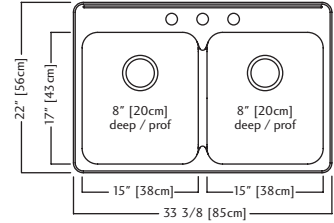

7 Cutting Board
MB1610
\$96.00

QDLA2233-8-4 (4 faucet holes) \$779.00

QDLA2233-8-3 (3 faucet holes)

QDLA2233-8-1 (1 faucet hole)

Outside Sink Rim Dimensions: 22" FB x 33 3/8" LR
 Equal Size Bowl Dimensions: 17" FB x 15" LR x 8" DP
 Minimum Cabinet Size: 36"
 Gauge: 20
 Corner Radius: 50mm
 Finish: Satin Finished Bowls with Mirror Finished Rim
 Drain Hole Location: Rear
 Sound Dampening: Undercoating
 Installation: Topmount / Drop In
 Shipping Weight: 17.2 lbs