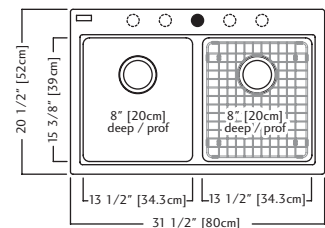

KGDL2031-8CH Champagne
KGDL2031-8ON Onyx
KGDL2031-8ES Mocha
KGDL2031-8SG Storm
KGDL2031-8SM Shadow Grey

Outside Sink Rim Dimensions: 20 1/2" FB x 31 1/2" LR
Equal Size Bowl Dimensions: 15 3/8" FB x 13 1/2" LR x 8" DP
Minimum Cabinet Size: 33"
Corner Radius: 20mm
Drain Hole Location: Rear
Installation: Topmount / Drop In
Shipping Weight: 50.6 lbs