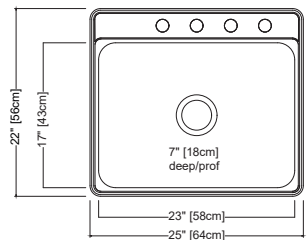

ACCESSORIES

- 1 Strainer Basket** 4010856 **Included**
- 2 Roller Mat** FRM100

CSLA2522-7-4 \$199.00

Outside Sink Rim Dimensions: 22" FB x 25" LR
 Single Bowl Dimensions: 17" FB x 23" LR x 7" DP
 Minimum Cabinet Size: 27"
 Gauge: 22
 Corner Radius: 50mm
 Finish: Satin Finish
 Drain Hole Location: Center
 Sound Dampening: Sound Pads
 Installation: Topmount / Drop In
 Shipping Weight: 8.6 lbs