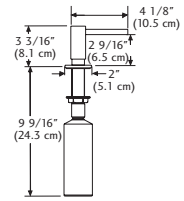

Soap Dispenser

Solid Brass Construction
300ml Capacity Polypropylene Bottle
Requires 1-1/8" Diameter Hole
Accommodates 2-1/8" Counter Tops
Shipping Weight: 1.3 lbs