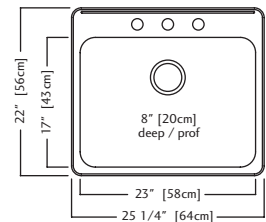

ACCESSORIES

- **1 Strainer Basket** 1135 **Included**
- **4 Bottom Grid** BGA2317S
- **6 Drainer Basket** DBR10S
- **7 Cutting Board** MB1809
- **9 Colander** CA1W