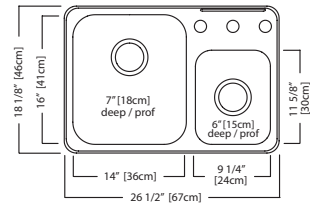

RCM1826-3 (3 faucet holes) \$399.00

RCM1826-1 (1 faucet hole)

Outside Sink Rim Dimensions: 18 1/8" FB x 26 1/2" LR
 Large Bowl Dimensions: 16" FB x 14" LR x 7" DP
 Small Bowl Dimensions: 11 5/8" FB x 9 1/4" LR x 6" DP
 Minimum Cabinet Size: 30"
 Gauge: 20
 Corner Radius: 70mm and 50mm
 Finish: Linear Brushed Bowl and Mirror Finished Rim
 Drain Hole Location: Rear
 Sound Dampening: Sound Pads
 Installation: Topmount / Drop In
 Shipping Weight: 12.7 lbs