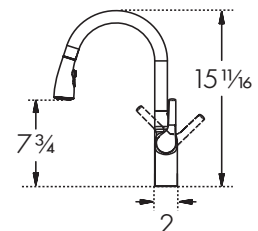

NEW KFPD1600 \$449.00
KFPD1620 \$479.00
KFPD1650 \$509.00

KFPD1600
Polished
Chrome

KFPD1620
Matte Black

KFPD1650
Satin Nickel

Single Hole Pull Down Faucet
All Metal Construction
Single Handle
Ceramic Disc Cartridge
1.75GPM Flow Rate
Dual Function Spray Head
Aerated Stream And Spray
Requires 1-3/8" Diameter Hole
Shipping Weight: 6.0 lbs
Optional Base Plate Included