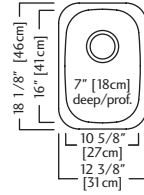

ACCESSORIES

- **1 Strainer Basket** 1135 **Included**
- **2 Bottom Grid** BG35S