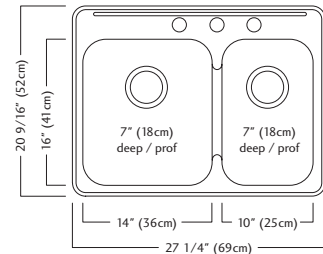

Outside Sink Rim Dimensions: 20 9/16" FB x 27 1/4" LR
 Large Bowl Dimensions: 16" FB x 14" LR x 7" DP
 Small Bowl Dimensions: 16" FB x 10" LR x 7" DP
 Minimum Cabinet Size: 30"
 Gauge: 20
 Corner Radius: 70mm
 Finish: Linear Brushed Bowl and Mirror Finished Rim
 Drain Hole Location: Rear
 Sound Dampening: Sound Pads
 Installation: Topmount / Drop In
 Shipping Weight: 13.9 lbs