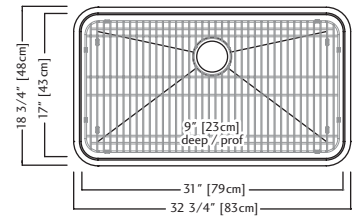

ACCESSORIES

- 4 Bottom Grid**
BGDS15S
Included
- 6 Strainer Basket**
1135
Included
- 7 Drainer Basket**
DBR10S
- 8 Cutting Board**
MB100
- 9 Color Mats**
CM100
- 10 Colander**
C09S

KSS7UA-9D \$809.00

Outside Sink Rim Dimensions: 18 3/4" FB x 32 3/4" LR
 Single Bowl Dimensions: 17" FB x 31" LR x 9" DP
 Minimum Cabinet Size: 33"
 Gauge: 18
 Corner Radius: 50mm
 Finish: Silk Finished Bowl with Silk Finished Rim
 Drain Hole Location: Rear
 Sound Dampening: Sound Pads & Undercoating
 Installation: Undermount
 Shipping Weight: 26.0 lbs