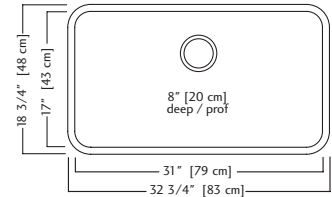

ACCESSORIES

- 1** Strainer Basket 1135 **Included**
- 2** Bottom Grid BGZ18S
- 7** Drainer Basket DBR10S
- 8** Cutting Board MBZ16
- 10** Colander C09S

QSUA1933-8 \$579.00

Outside Sink Rim Dimensions: 18 3/4" FB x 32 3/4" LR
 Single Bowl Dimensions: 17" FB x 31" LR x 8" DP
 Minimum Cabinet Size: 33"
 Gauge: 20
 Corner Radius: 50mm
 Finish: Satin Finished Bowl with Silk Finished Rim
 Drain Hole Location: Rear
 Sound Dampening: Undercoating
 Installation: Undermount
 Shipping Weight: 17.6 lbs