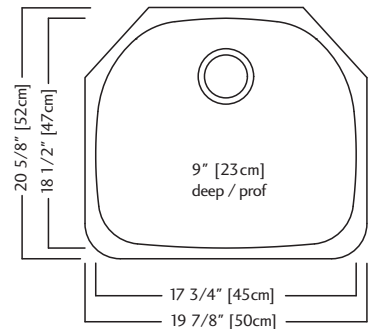

ACCESSORIES

- 1 Strainer Basket** 1135 **Included**
- 3 Bottom Grid** BGA2317S
- 6 Drainer Basket** DBR10S
- 7 Cutting Board** MB100
- 8 Colander** C09S

NX2123U-9 \$309.00

Outside Sink Rim Dimensions: 20 5/8" FB x 19 7/8" LR
 Single Bowl Dimensions: 18 1/2" FB x 17 3/4" LR x 9" DP
 Minimum Cabinet Size: 27"
 Gauge: 18
 Corner Radius: 89mm
 Finish: Linear Brushed Bowl with Silk Finished Rim
 Drain Hole Location: Rear
 Sound Dampening: Undercoating
 Installation: Undermount
 Shipping Weight: 26.0 lbs