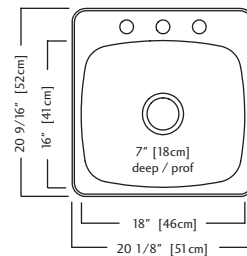

ACCESSORIES

- 1 Strainer Basket** 1135 **3 Bottom Grid** BG110S
- Included**

Reginox
Topmount / Drop In

RSL2020-4 (4 faucet holes) \$182.00

RSL2020-3 (3 faucet holes)

RSL2020-1 (1 faucet hole)

Outside Sink Rim Dimensions: 20 9/16" FB x 20 1/8" LR
 Single Bowl Dimensions: 16" FB x 18" LR x 7" DP
 Minimum Cabinet Size: 24"
 Gauge: 20
 Corner Radius: 70mm
 Finish: Linear Brushed Bowl and Mirror Finished Rim
 Drain Hole Location: Center
 Sound Dampening: Sound Pads
 Installation: Topmount / Drop In
 Shipping Weight: 9.0 lbs