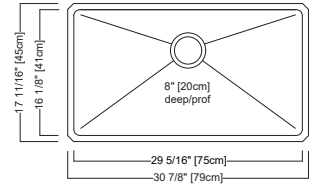

Choose from a wide range of shapes, sizes and styles to suit any kitchen.

Pictured: QDFU1831-8 with Faucet KF10G

NEW QSYU1831-8 \$699.00

Outside Sink Rim Dimensions: 17 11/16" FB x 30 7/8" LR
 Single Bowl Dimensions: 16 1/8" FB x 29 5/16" LR x 8" DP
 Minimum Cabinet Size: 33"
 Gauge: 18
 Corner Radius: 20mm
 Finish: Commercial Satin Finish
 Drain Hole Location: Rear
 Sound Dampening: Sound Pads & Undercoating
 Installation: Undermount
 Shipping Weight: 24.0 lbs