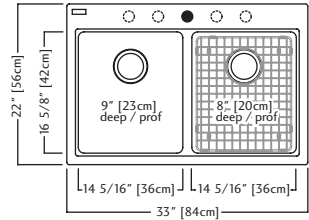

KGDL2233-9CH Champagne
KGDL2233-9ON Onyx
KGDL2233-9ES Mocha
KGDL2233-9SM Storm
KGDL2233-9SG Shadow Grey

Outside Sink Rim Dimensions: 22" FB x 33" LR
Equal Size Bowl Dimensions: 16 5/8" FB x 14 5/16" LR x 9" DP
Minimum Cabinet Size: 36"
Corner Radius: 20mm
Drain Hole Location: Rear
Installation: Topmount / Drop In
Shipping Weight: 61.3 lbs