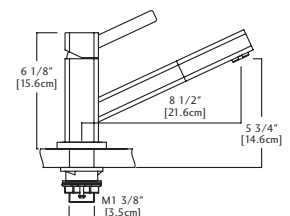

Single Hole Pull Out Faucet
Solid Stainless Steel Construction
Single Handle
Ceramic Disc Cartridge
1.75GPM Flow Rate
Single Function Spray Head
Aerated Stream And Spray
Requires 1-3/8" Diameter Hole
Shipping Weight: 5 lbs