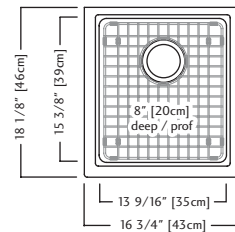

ACCESSORIES

3 Bottom Grid BG180S Included	4 Strainer Basket 1135 Included	5 Glass Board GB50 Included	6 Cutting Board MB50	8 Roll Mat RM50S	9 Colander C50S

Granite Series
Undermount Series

CH Champagne
MO Mocha
SM Storm
ON Onyx
SG Shadow Grey