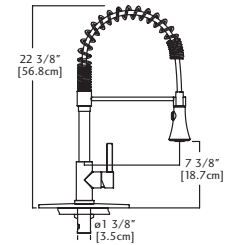

Single Hole Semi-Pro Faucet
Solid Stainless Steel Construction
Single Handle
Ceramic Disc Cartridge
1.75GPM Flow Rate
Dual Function Spray Head
Aerated Stream And Spray
Requires 1-3/8" Diameter Hole
Shipping Weight: 8.4 lbs