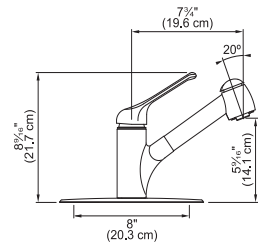

NEW KFP02200 \$389.00
KFP02250 \$449.00

KFP02200
Polished
Chrome

KFP02250
Satin Nickel

Single Hole Pull Out Faucet
All Metal Construction
Single Handle
Ceramic Disc Cartridge
1.75GPM Flow Rate
Dual Function Spray Head
Aerated Stream And Spray
Requires 1-3/8" Diameter Hole
Shipping Weight: 6.0 lbs
Optional Base Plate Included