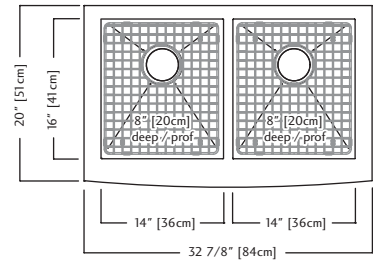

ACCESSORIES

- 1 Bottom Grid**
BGDS30S
Included
- 3 Strainer Basket**
1135
Included

QDFS31B \$1,299.00

Outside Sink Rim Dimensions: 20" FB x 32 7/8" LR
 Equal Size Bowl Dimensions: 16" FB x 14" LR x 8" DP
 Minimum Cabinet Size: 33"
 Gauge: 20
 Corner Radius: 0mm
 Finish: Commercial Satin Finish
 Drain Hole Location: Rear
 Sound Dampening: Sound Pads & Undercoating
 Installation: Undermount Apron Front
 Shipping Weight: 55.3 lbs