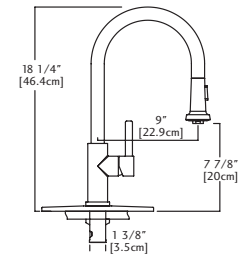

Single Hole Pull Down Faucet
Solid Stainless Steel Construction
Single Handle
Ceramic Disc Cartridge
1.75GPM Flow Rate
Dual Function Spray Head
Aerated Stream And Spray
Requires 1-3/8" Diameter Hole
Shipping Weight: 8.0 lbs
Optional Base Plate Included