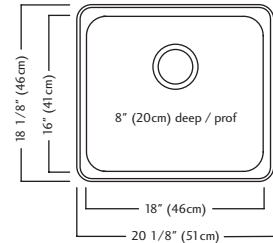

ACCESSORIES

- 1 Strainer Basket**
1135
Included
- 2 Colander**
CA1W
- 3 Bottom Grid**
BG11S
- 5 Drainer Basket**
DBR10S
- 7 Cutting Board**
MB1610

QSA1820-8 \$339.00

Outside Sink Rim Dimensions: 18 1/8" FB x 20 1/8" LR
 Single Bowl Dimensions: 16" FB x 18" LR x 8" DP
 Minimum Cabinet Size: 24"
 Gauge: 20
 Corner Radius: 50mm
 Finish: Satin Finished Bowl with Mirror Finished Rim
 Drain Hole Location: Rear
 Sound Dampening: Undercoating
 Installation: Topmount / Drop In
 Shipping Weight: 9.9 lbs