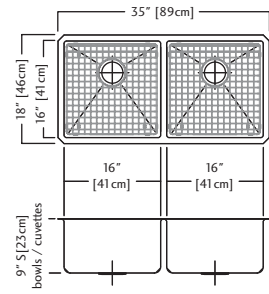

KCUD36-9-10BG \$2,229.00

Outside Sink Rim Dimensions: 18" FB x 35" LR
 Equal Size Bowl Dimensions: 16" FB x 16" LR x 9" DP
 Minimum Cabinet Size: 36"
 Gauge: 18
 Corner Radius: 10mm
 Finish: Commercial Satin Finish
 Drain Hole Location: Rear
 Sound Dampening: Sound Pads & Undercoating
 Installation: Undermount
 Shipping Weight: 38.3 lbs