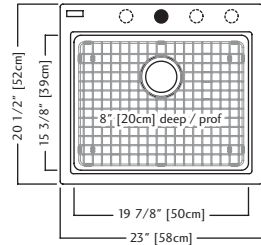

ACCESSORIES

2 Bottom Grid BG200S Included	4 Strainer Basket 1135 Included	5 Glass Board GB50 Included	6 Cutting Board MB50	7 Roll Mat RM50S	8 Colander C50S