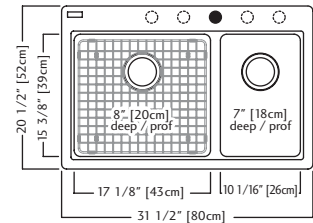

KGDC2031R-8 \$849.00

KGDC2031R-8CH Champagne
 KGDC2031R-8ON Onyx
 KGDC2031R-8ES Mocha
 KGDC2031R-8SM Storm
 KGDC2031R-8SG Shadow Grey

Outside Sink Rim Dimensions: 20 1/2" FB x 31 1/2" LR
 Large Bowl Dimensions: 15 3/8" FB x 17 1/8" LR x 8" DP
 Small Bowl Dimensions: 15 3/8" FB x 10 1/16" LR x 7" DP
 Minimum Cabinet Size: 33"
 Corner Radius: 20mm
 Drain Hole Location: Rear
 Installation: Topmount / Drop In
 Shipping Weight: 51.9 lbs