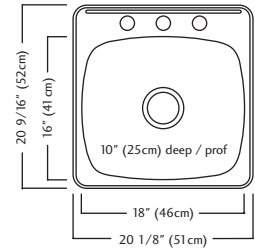

5 Drainer Basket
DBR10S
\$150.00

6 Cutting Board
MBZ16
\$173.00

QSL2020-10-3 (3 faucet holes) \$599.00

QSL2020-10-1 (1 faucet hole)

Outside Sink Rim Dimensions: 20 9/16" FB x 20 1/8" LR
Single Bowl Dimensions: 16" FB x 18" LR x 10" DP
Minimum Cabinet Size: 24"
Gauge: 20
Corner Radius: 70mm
Finish: Satin Finished Bowl with Mirror Finished Rim
Drain Hole Location: Center
Sound Dampening: Undercoating
Installation: Topmount / Drop In
Shipping Weight: 14 lbs