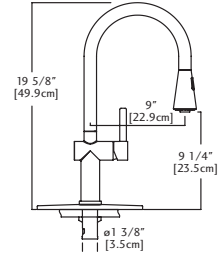

Single Hole Pull Down Faucet
Solid Stainless Steel Construction
Single Handle
Ceramic Disc Cartridge
1.75GPM Flow Rate
Dual Function Spray Head
Aerated Stream And Spray
Requires 1-3/8" Diameter Hole
Shipping Weight: 8.0 lbs