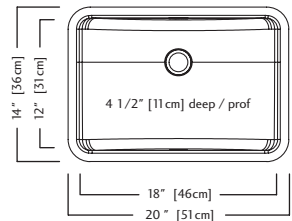

ACCESSORIES

1 Waste Drain
3700

KSOWB1420U-5 \$369.00

Outside Sink Rim Dimensions: 14" FB x 20" LR
 Single Bowl Dimensions: 12" FB x 18" LR x 4 1/2" DP
 Minimum Cabinet Size: 21"
 Gauge: 18
 Finish: Silk Finished Bowl and Rim
 Sound Dampening: Undercoating
 Installation: Undermount
 Shipping Weight: 8.6 lbs
 Includes Front Overflow Waste Assembly
 1 1/4" Waste Opening