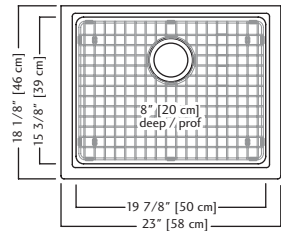

ACCESSORIES

2 Bottom Grid BG200S Included	4 Strainer Basket 1135 Included	5 Glass Board GB50 Included	6 Cutting Board MB50	8 Roll Mat RM50S	9 Colander C50S