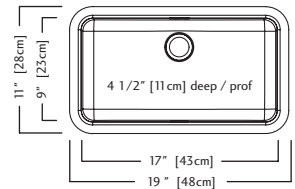

ACCESSORIES

1 Waste Drain
3700

OPTIONAL ACCESSORIES

1 Waste Drain
3700
\$69.00

KSOWB1119U-5 \$269.00

Outside Sink Rim Dimensions: 11" FB x 19" LR
 Single Bowl Dimensions: 9" FB x 17" LR x 4 1/2" DP
 Minimum Cabinet Size: 21"
 Gauge: 18
 Finish: Silk Finished Bowl and Rim
 Sound Dampening: Undercoating
 Installation: Undermount
 Shipping Weight: 8.8 lbs
 Includes Front Overflow Assembly;
 1 1/4" Waste Opening