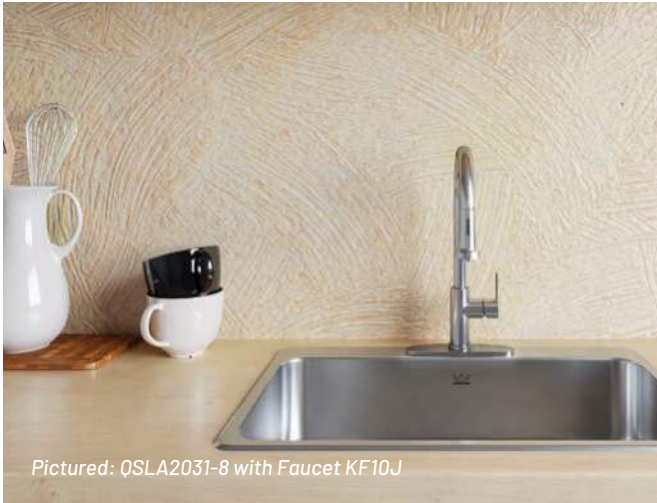

3 Bottom Grid
BGZ18S
\$176.00

4 Bottom Grid
BGZ10S
\$152.00

5 Drainer Basket
DBR10S
\$150.00

6 Cutting Board
MBZ16
\$173.00

Steel Queen Topmount / Drop In Sinks

STANDARD-BEARER OF EASE

Kindred's Steel Queen topmount sinks are widely regarded as some of the easiest-to-install sinks in the industry. Simple enough for a DIY project, these versatile models are the top choice of many home renovators.