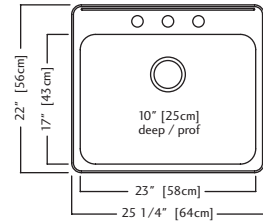

ACCESSORIES

- 1 Strainer Basket**
1135
Included

QSLA2225-10-4 (4 faucet holes) \$819.00

QSLA2225-10-3 (3 faucet holes)

QSLA2225-10-1 (1 faucet hole)

Outside Sink Rim Dimensions: 22" FB x 25 1/4" LR
 Single Bowl Dimensions: 17" FB x 23" LR x 10" DP
 Minimum Cabinet Size: 27"
 Gauge: 20
 Corner Radius: 50mm
 Finish: Satin Finished Bowl with Mirror Finished Rim
 Drain Hole Location: Rear
 Sound Dampening: Undercoating
 Installation: Topmount / Drop In
 Shipping Weight: 17.5 lbs