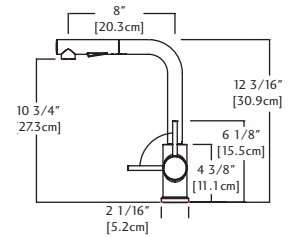

Single Hole Swivel Spout

All Metal Construction
Single Handle
Ceramic Disc Cartridge
1.75GPM Flow Rate
Dual Function Spray Head
Aerated Stream and Spray
Requires 1-1/2" Diameter Hole
Shipping Weight: 5.0 lbs