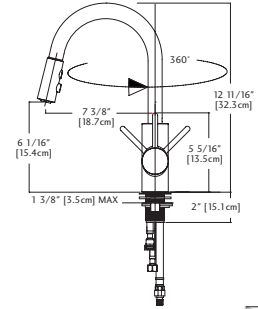

KFPD6100 $228.00

Single Hole Pull Down Faucet
All Metal Construction
Single Handle
Ceramic Disc Cartridge
2.2GPM Flow Rate
Dual Function Spray Head
Aerated Stream And Spray
Requires 1-3/8" Diameter Hole
Shipping Weight: 4.0 lbs
Optional Base Plate Included