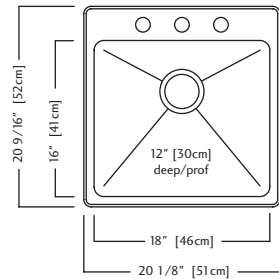

ACCESSORIES

- 1 Strainer Basket** 1135 **4 Bottom Grid** BGZ18S **5 Drainer Basket** DBR10S **6 Cutting Board** MBZ16
- Included**

QSLF2020-10-3 (3 faucet holes) \$989.00

QSLF2020-10-1 (1 faucet hole)

Outside Sink Rim Dimensions: 20 9/16" FB x 20 1/8" LR
 Single Bowl Dimensions: 16" FB x 18" LR x 10" DP
 Minimum Cabinet Size: 24"
 Gauge: 18
 Corner Radius: 25mm
 Finish: Commercial Satin Finish
 Drain Hole Location: Rear
 Sound Dampening: Sound Pads & Undercoating
 Installation: Dualmount
 Shipping Weight: 29.9 lbs