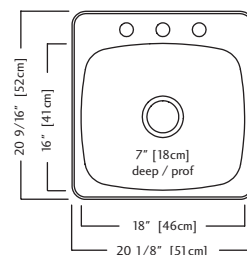

ACCESSORIES

- 1 Strainer Basket** 1135 **3 Bottom Grid** BG110S
- Included**

RSL5251-3 (3 faucet holes) \$187.00

RSL5251-1 (1 faucet hole)

Outside Sink Rim Dimensions: 20 9/16" FB x 20 1/8" LR
 Single Bowl Dimensions: 16" FB x 18" LR x 7" DP
 Minimum Cabinet Size: 24"
 Gauge: 20
 Corner Radius: 70mm
 Finish: Linear Brushed Bowl and Mirror Finished Rim
 Drain Hole Location: Center
 Sound Dampening: Sound Pads
 Installation: Topmount / Drop In
 Shipping Weight: 9.4 lbs