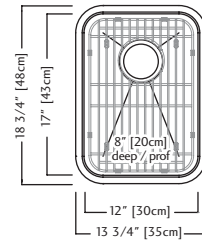

ACCESSORIES

- **4 Bottom Grid**
  BGA1217S
  Included
- **6 Strainer Basket**
  1135
  Included
- **8 Cutting Board**
  MB100
- **9 Colander**
  C09S