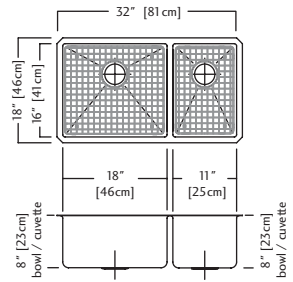

8 Cutting Board
MB100
\$228.00

9 Color Mats
CM100
\$63.00

10 Colander
C09S
\$176.00

11 Colander
C30S
\$134.00

KCUC33R-9-10BG \$1,969.00

Outside Sink Rim Dimensions: 18" FB x 32" LR
 Large Bowl Dimensions 16" FB x 18" LR x 9" DP
 Small Bowl Dimensions 16" FB x 11" LR x 8" DP
 Minimum Cabinet Size: 33"
 Gauge: 18
 Corner Radius: 10mm
 Finish: Commercial Satin Finish
 Drain Hole Location: Rear
 Sound Dampening: Sound Pads & Undercoating
 Installation: Undermount
 Shipping Weight: 36.1 lbs