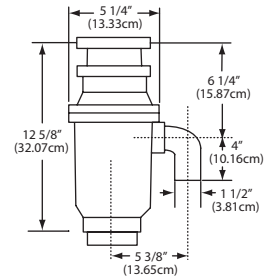

Horsepower: 1/3
High-speed 1925 r.p.m. permanent magnet motor
EZ mount installation system
Stainless steel grinding components
Includes factory installed power cord
Safe for properly sized septic tanks
For use with 110-120 volts/60hz current only
Includes strainer stopper
2 year in-home service warranty
Antimicrobial treatment to inhibit odour
Balanced grinding system to provide long service life & quiet operation
Continuous feed
Shipping Weight: 8.7 lbs