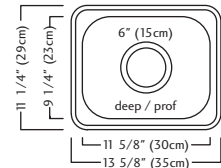

ACCESSORIES

- 1 Strainer Basket
1135
Included

QS1113-6 \$259.00

Outside Sink Rim Dimensions: 11 1/4" FB x 13 5/8" LR
Single Bowl Dimensions: 9 1/4" FB x 11 5/8" LR x 6" DP
Minimum Cabinet Size: 18"
Gauge: 20
Corner Radius: 50mm
Finish: Satin Finished Bowl with Mirror Finished Rim
Drain Hole Location: Center
Sound Dampening: Undercoating
Installation: Topmount / Drop In
Shipping Weight: 5.0 lbs