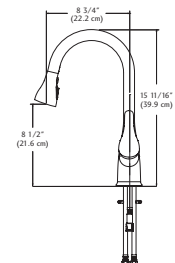

KFPD3100 \$379.00

KFPD3100
 Polished
 Chrome

Single Hole Pull Down Faucet

All Metal Construction
 Single Handle
 Ceramic Disc Cartridge
 1.75GPM Flow Rate
 Dual Function Spray Head
 Aerated Stream And Spray
 Requires 1-3/8" Diameter Hole
 Shipping Weight: 8.0 lbs