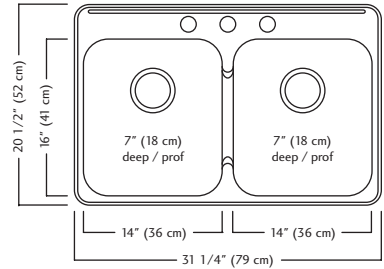

RDL2031-4 (4 faucet holes) $309.00

RDL2031-3 (3 faucet holes)

RDL2031-1 (1 faucet hole)

Outside Sink Rim Dimensions: 20 1/2" FB x 31 1/4" LR
Equal size Bowl Dimensions: 16" FB x 14" LR x 7" DP
Minimum Cabinet Size: 33"
Gauge: 20
Corner Radius: 70mm
Finish: Linear Brushed Bowl and Mirror Finished Rim
Drain Hole Location: Rear
Sound Dampening: Sound Pads
Installation: Topmount / Drop In
Shipping Weight: 14.8 lbs

ACCESSORIES

- **1** Strainer Basket 1135
  2 Included
- **3** Bottom Grid BG10S
- **4** Drainer Basket DBR10S
- **6** Cutting Board MB100
- **7** Colander CA1W

RD1831-7 $309.00

Outside Sink Rim Dimensions: 18 7/16" FB x 31 1/4" LR
Equal size Bowl Dimensions: 16" FB x 14" LR x 7" DP
Minimum Cabinet Size: 33"
Gauge: 20
Corner Radius: 70mm
Finish: Linear Brushed Bowl and Mirror Finished Rim
Drain Hole Location: Rear
Sound Dampening: Sound Pads
Installation: Topmount / Drop In
Shipping Weight: 16.6 lbs

ACCESSORIES

- **1** Strainer Basket 1135
  2 Included
- **3** Bottom Grid BG10S
- **4** Drainer Basket DBR10S
- **7** Cutting Board MB100
- **7** Colander CA1W

INCLUDED ACCESSORIES

OPTIONAL ACCESSORIES

1 Strainer Basket 1135

3 Bottom Grid BG10S
$136.00

4 Drainer Basket DBR10S
$150.00

5 Cutting Board MB1610
$96.00

2 Strainer Basket 1140

6 Cutting Board MB100
$228.00

7 Colander CA1W
$59.00

Reginox
Topmount / Drop In