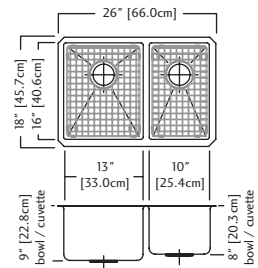

Outside Sink Rim Dimensions: 18" FB x 26" LR
 Large Bowl Dimensions 16" FB x 13" LR x 9" DP
 Small Bowl Dimensions 16" FB x 10" LR x 8" DP
 Minimum Cabinet Size: 27"
 Gauge: 18
 Corner Radius: 10mm
 Finish: Commercial Satin Finish
 Drain Hole Location: Rear
 Sound Dampening: Sound Pads & Undercoating
 Installation: Undermount
 Shipping Weight: 31.2 lbs