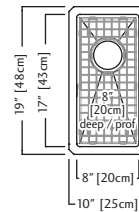

ACCESSORIES

- 4 Bottom Grid**
BGA1217S
Included
- 6 Strainer Basket**
1135
Included
- 8 Cutting Board**
MB100
- 9 Colander**
C09S

KCUS8A-8-10BG \$599.00

Outside Sink Rim Dimensions: 19" FB x 10" LR
 Single Bowl Dimensions: : 17" FB x 8" LR x 8" DP
 Minimum Cabinet Size: 18"
 Gauge: 18
 Corner Radius: 10mm
 Finish: Commercial Satin Finish
 Drain Hole Location: Rear
 Sound Dampening: Sound Pads & Undercoating
 Installation: Undermount
 Shipping Weight: 13.4 lbs