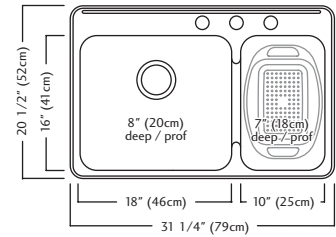

Outside Sink Rim Dimensions: 20 1/2" FB x 31 1/4" LR
 Large Bowl Dimensions 16" FB x 18" LR x 8" DP
 Small Bowl Dimensions 16" FB x 10" LR x 7" DP
 Minimum Cabinet Size: 30"
 Gauge: 20
 Corner Radius: 50mm
 Finish: Satin Finished Bowls with Mirror Finished Rim
 Drain Hole Location: Rear
 Sound Dampening: Undercoating
 Installation: Topmount / Drop In
 Shipping Weight: 15.9 lbs