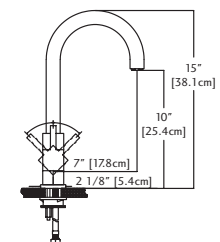

Single Hole Swivel Spout

Solid Stainless Steel Construction
Single Handle
Ceramic Disc Cartridge
1.75GPM Flow Rate
Single Aerated Stream
Requires 1-3/8" Diameter Hole
Shipping Weight: 8 lbs