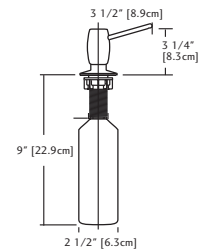

Soap Dispenser

Solid Brass Construction
500ml Capacity Polypropylene Bottle
Requires 1-3/8" Diameter Hole
Accommodates 1-1/2" Counter Tops
Shipping Weight: 1.3 lbs