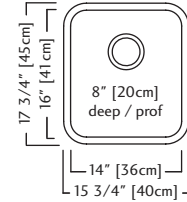

ACCESSORIES

- 1 Strainer Basket** 1135 **Included**
- 4 Bottom Grid** BG11S
- 7 Drainer Basket** DBR10S
- 8 Cutting Board** MB100
- 9 Colander** CA1W

QSUA1816-8 \$319.00

Outside Sink Rim Dimensions: 17 3/4" FB x 15 3/4" LR
 Single Bowl Dimensions: 16" FB x 14" LR x 8" DP
 Minimum Cabinet Size: 18"
 Gauge: 20
 Corner Radius: 50mm
 Finish: Satin Finished Bowl with Silk Finished Rim
 Drain Hole Location: Rear
 Sound Dampening: Undercoating
 Installation: Undermount
 Shipping Weight: 7.1 lbs