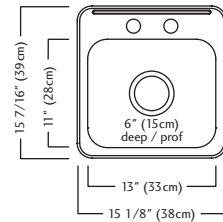

ACCESSORIES

- **1 Strainer Basket** 1135 **Included**

INCLUDED ACCESSORIES

OPTIONAL ACCESSORIES

- **1 Strainer Basket** 1135

- **3 Bottom Grid** BG110S $176.00

- **2 Strainer Basket** 1140

Reginox
Topmount / Drop In