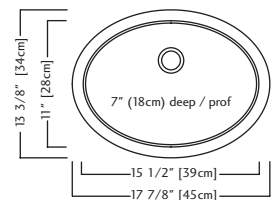

ACCESSORIES

1 Waste Drain
3700

KSOV1318U-7 \$469.00

Outside Sink Rim Dimensions: 13 3/8" FB x 17 7/8" LR
 Single Bowl Dimensions: 11" FB x 15 1/2" LR x 7" DP
 Minimum Cabinet Size: 18"
 Gauge: 18
 Finish: Silk Finished Bowl and Rim
 Sound Dampening: Undercoating
 Installation: Undermount
 Shipping Weight: 8.2 lbs
 Includes Front Overflow Waste Assembly
 1 1/4" Waste Opening