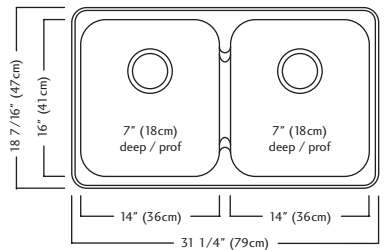

ACCESSORIES

- 1** Strainer Basket 1135
2 Included
- 3** Bottom Grid BG10S
- 4** Drainer Basket DBR10S
- 6** Cutting Board MB100
- 7** Colander CA1W

RD1831-7 \$309.00

Outside Sink Rim Dimensions: 18 7/16" FB x 31 1/4" LR
 Equal size Bowl Dimensions: 16" FB x 14" LR x 7" DP
 Minimum Cabinet Size: 33"
 Gauge: 20
 Corner Radius: 70mm
 Finish: Linear Brushed Bowl and Mirror Finished Rim
 Drain Hole Location: Rear
 Sound Dampening: Sound Pads
 Installation: Topmount / Drop In
 Shipping Weight: 16.6 lbs