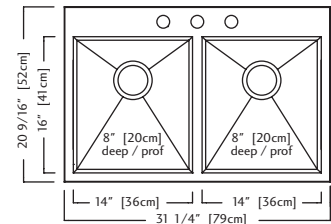

ACCESSORIES

- **1 Strainer Basket**
  1135
  2 Included
- **2 Bottom Grid**
  BGZ14S
- **5 Drainer Basket**
  DBR10S
- **6 Cutting Board**
  MBZ16

INCLUDED ACCESSORIES

1 Strainer Basket
1135

OPTIONAL ACCESSORIES

2 Bottom Grid
BGZ14S
$158.00

3 Bottom Grid
BGZ18S
$176.00

4 Bottom Grid
BGZ10S
$152.00

5 Drainer Basket
DBR10S
$150.00

6 Cutting Board
MBZ16
$173.00