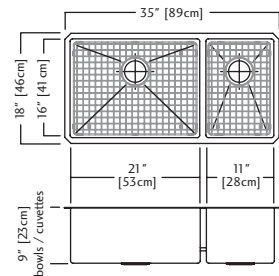

ACCESSORIES

- | |
|--|
| 6 Strainer Basket 1135 Included |
|--|

KCUC36R-9-10BG \$2,389.00

Outside Sink Rim Dimensions: 18" FB x 35" LR
 Large Bowl Dimensions 16" FB x 21" LR x 9" DP
 Small Bowl Dimensions 16" FB x 11" LR x 9" DP
 Minimum Cabinet Size: 36"
 Gauge: 18
 Corner Radius: 10mm
 Finish: Commercial Satin Finish
 Drain Hole Location: Rear
 Sound Dampening: Sound Pads & Undercoating
 Installation: Undermount
 Shipping Weight: 50.0 lbs