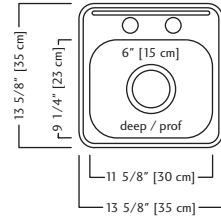

QSL1313-6-2 (2 faucet holes) $259.00

QSL1313-6-1 (1 faucet hole)

Outside Sink Rim Dimensions: 13 5/8" FB x 13 5/8" LR
Single Bowl Dimensions: 9 1/4" FB x 11 5/8" LR x 6" DP
Minimum Cabinet Size: 18"
Gauge: 20
Corner Radius: 50mm
Finish: Satin Finished Bowl with Mirror Finished Rim
Drain Hole Location: Center
Sound Dampening: Undercoating
Installation: Topmount / Drop In
Shipping Weight: 4.7 lbs

ACCESSORIES

- 1 Strainer Basket
  1135
  Included

QS1113-6 $259.00

Outside Sink Rim Dimensions: 11 1/4" FB x 13 5/8" LR
Single Bowl Dimensions: 9 1/4" FB x 11 5/8" LR x 6" DP
Minimum Cabinet Size: 18"
Gauge: 20
Corner Radius: 50mm
Finish: Satin Finished Bowl with Mirror Finished Rim
Drain Hole Location: Center
Sound Dampening: Undercoating
Installation: Topmount / Drop In
Shipping Weight: 5.0 lbs

ACCESSORIES

- 1 Strainer Basket
  1135
  Included

INCLUDED ACCESSORIES

- 1 Strainer Basket
  1135