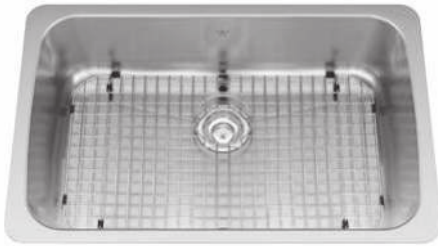

KSS5UA-9D $799.00

Outside Sink Rim Dimensions: 19 1/8" FB x 30 1/8" LR
Single Bowl Dimensions: 17" FB x 28" LR x 9" DP
Minimum Cabinet Size: 30"
Gauge: 18
Corner Radius: 50mm
Finish: Silk Finished Bowl with Silk Finished Rim
Drain Hole Location: Rear
Sound Dampening: Sound Pads & Undercoating
Installation: Undermount
Shipping Weight: 21.4 lbs