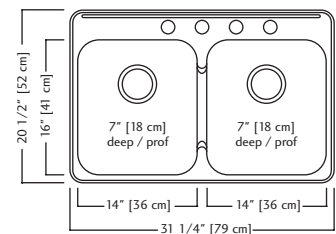

QDL2031-7-3 (3 faucet holes)

QDL2031-7-1 (1 faucet hole)

Outside Sink Rim Dimensions: 20 1/2" FB x 31 1/4" LR
 Equal Size Bowl Dimensions: 16" FB x 14" LR x 7" DP
 Minimum Cabinet Size: 33"
 Gauge: 20
 Corner Radius: 50mm
 Finish: Satin Finished Bowls with Mirror Finished Rim
 Drain Hole Location: Rear
 Sound Dampening: Undercoating
 Installation: Topmount / Drop In
 Shipping Weight: 15.9 lbs