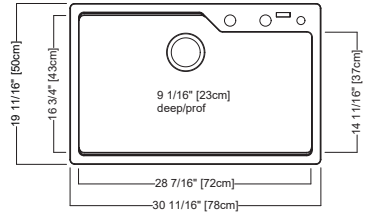

Granite Series
Topmount / Drop In

CH Champagne
 ES Mocha
 SM Storm
 ON Onyx
 SG Shadow Grey

NEW **MGSM2031-9** \$609.00

MGSM2031-90N Onyx
MGSM2031-9ES Mocha
MGSM2031-9SM Storm
MGSM2031-9SG Shadow Grey

Outside Sink Rim Dimensions: 19 11/16" FB X 31 11/16" LR
 Single Bowl Dimensions: 16 3/4" FB x 28 7/16" LR x 9 1/16" DP
 Minimum Cabinet Size: 33"
 Corner Radius: 15mm
 Drain Hole Location: Rear
 Installation: Topmount / Drop In
 Shipping Weight: 36.5 lbs