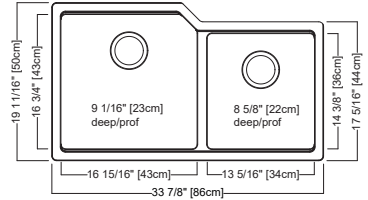

13 Roll Mat
RM50S
\$186.00

14 Colander
C50S
\$165.00

Granite Series
Undermount Series

NEW MGC2034U-9 \$689.00

MGC2034U-90N Onyx
 MGC2034U-9ES Mocha
 MGC2034U-9SM Storm
 MGC2034U-9SG Shadow Grey

Outside Sink Rim Dimensions: 19 11/16" FB x 33 7/8" LR
 Large Bowl Dimensions: 16 3/4" FB x 16 15/16" LR x 9 1/16" DP
 Small Bowl Dimensions: 14 3/8" FB x 13 5/16" LR x 8 5/8" DP
 Minimum Cabinet Size: 36"
 Corner Radius: 15mm
 Drain Hole Location: Rear
 Installation: Undermount
 Shipping Weight: 40.0 lbs