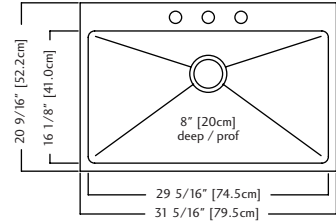

ACCESSORIES

- **1** Strainer Basket 1135 **Included**
- **2** Bottom Grid BG240S
- **7** Cutting Board MBZ16