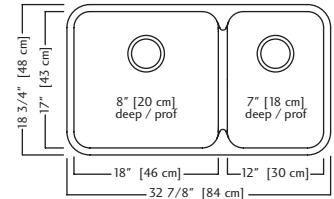

ACCESSORIES

- 1** Strainer Basket 1135 **2** Included
- 3** Bottom Grid BGZ14S
- 9** Drainer Basket DBR10S
- 11** Cutting Board MBZ16
- 13** Colander C09S

QCUA1933R-8 \$829.00

Outside Sink Rim Dimensions: 18 3/4" FB x 32 7/8" LR
 Large Bowl Dimensions 17" FB x 18" LR x 8" DP
 Small Bowl Dimensions 17" FB x 12" LR x 7" DP
 Minimum Cabinet Size: 33"
 Gauge: 20
 Corner Radius: 50mm
 Finish: Satin Finished Bowls with Silk Finished Rim
 Drain Hole Location: Rear
 Sound Dampening: Undercoating
 Installation: Undermount
 Shipping Weight: 17.2 lbs