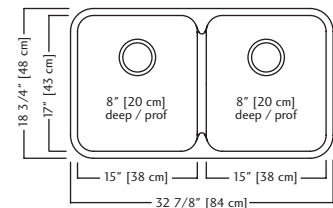

ACCESSORIES

- 1 Strainer Basket 1135
  2 Included
- 2 Colander CA1W
- 9 Bottom Grid BGA1517S
- 10 Drainer Basket DBR10S
- 12 Cutting Board MB100

INCLUDED ACCESSORIES

OPTIONAL ACCESSORIES