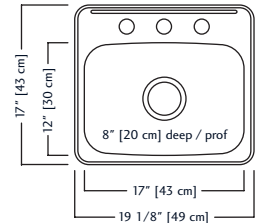

ACCESSORIES

- **1 Strainer Basket**
  1135
  Included
- **2 Bottom Grid**
  BG65S
- **3 Cutting Board**
  MB1710