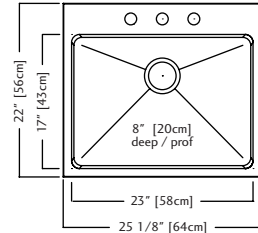

ACCESSORIES

- 1** Strainer Basket 1135 **Included**
- 2** Bottom Grid BG240S
- 7** Cutting Board MBZ16

QSLY2225-8-3 (3 faucet holes) \$829.00

QSLY2225-8-1 (1 faucet hole)

Outside Sink Rim Dimensions: 22" FB x 25 1/8" LR
 Single Bowl Dimensions: 17" FB x 23" LR x 8" DP
 Minimum Cabinet Size: 27"
 Gauge: 18
 Corner Radius: 20mm
 Finish: Commercial Satin Finish
 Drain Hole Location: Rear
 Sound Dampening: Sound Pads & Undercoating
 Installation: Dualmount
 Shipping Weight: 21.3 lbs