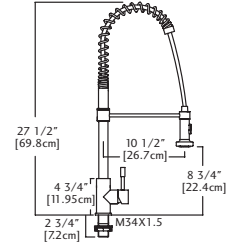

Count on Kindred for perfect pairings of sinks and faucets—made to last and easy to love.

KF10B \$759.00

KF10B
Commercial
Stainless
Steel

Single Hole Semi-Pro Faucet
Solid Stainless Steel Construction
Single Handle
Ceramic Disc Cartridge
1.75GPM Flow Rate
Dual Function Spray Head
Aerated Stream And Spray
Requires 1-1/2" Diameter Hole
Shipping Weight: 10.4 lbs