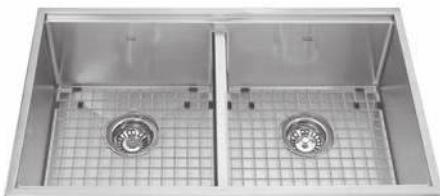

KCD33-9-10A $2,229.00

Outside Sink Rim Dimensions: 18 1/2" FB x 30 1/2" LR
Equal Size Bowl Dimensions: 16" FB x 14" LR x 9" DP
Minimum Cabinet Size: 33"
Gauge: 18
Corner Radius: 10mm
Finish: Commercial Satin Finish
Drain Hole Location: Rear
Sound Dampening: Sound Pads & Undercoating
Installation: Dualmount
Shipping Weight: 42.1 lbs
Integrated Accessory Rail