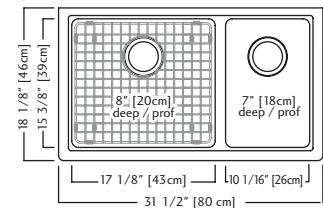

ACCESSORIES

- **2 Bottom Grid**
  BG190S
  Included
- **5 Strainer Basket**
  1135
  2 Included
- **7 Glass Board**
  GB50
  Included
- **8 Bottom Grid**
  BG170S
- **10 Cutting Board**
  MB50
- **13 Roll Mat**
  RM50S
- **14 Colander**
  C50S