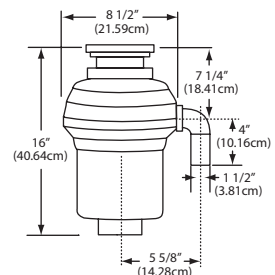

Horsepower: 3/4
High-speed 2700 r.p.m. permanent magnet motor
EZ mount installation system
Stainless steel grinding components
Sound insulated shell
Includes factory installed power cord
Safe for properly sized septic tanks
For use with 110-120 volts/60hz current only
Includes strainer stopper
8 year in-home service warranty
Antimicrobial treatment to inhibit odour
Balanced grinding system to provide long service life & quiet operation
Continuous feed
Shipping Weight: 12.0 lbs