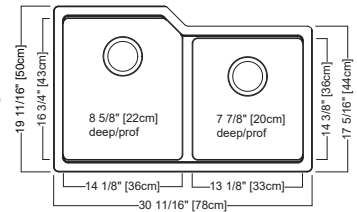

MGC2031U-90N Onyx
 MGC2031U-9ES Mocha
 MGC2031U-9SM Storm
 MGC2031U-9SG Shadow Grey

Outside Sink Rim Dimensions: 19 11/16" FB x 30 11/16" LR
 Large Bowl Dimensions: 16 3/4" FB x 14 1/8" LR x 8 5/8" DP
 Small Bowl Dimensions: 14 3/8" FB x 13 1/8" LR x 7 7/8" DP
 Minimum Cabinet Size: 33"
 Corner Radius: 15mm
 Drain Hole Location: Rear
 Installation: Undermount
 Shipping Weight: 35.0 lbs