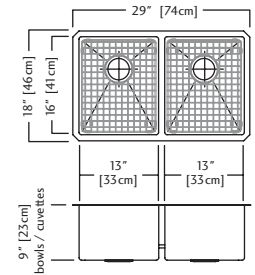

KCUD30-9-10BG \$1,919.00

Outside Sink Rim Dimensions: 18" FB x 29" LR
 Equal Size Bowl Dimensions: 16" FB x 13" LR x 9" DP
 Minimum Cabinet Size: 30"
 Gauge: 18
 Corner Radius: 10mm
 Finish: Commercial Satin Finish
 Drain Hole Location: Rear
 Sound Dampening: Sound Pads & Undercoating
 Installation: Undermount
 Shipping Weight: 48.2 lbs