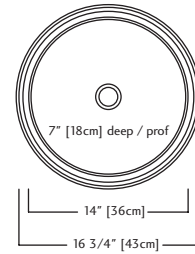

ACCESSORIES

1 Waste Drain
3700

KSOV17-7 \$359.00

Outside Sink Rim Dimensions: 16 3/4" diameter
Single Bowl Dimensions: 14" diameter x 7" DP
Minimum Cabinet Size: 21"
Gauge: 18
Finish: Silk Finished Bowl and Rim
Sound Dampening: Undercoating
Installation: Topmount / Drop In
Shipping Weight: 9.9 lbs
Includes Front Overflow Assembly;
1 1/4" Waste Opening