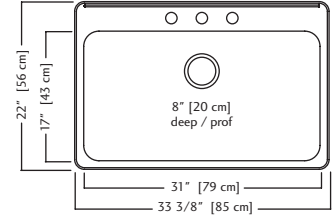

QSLA2233-8-1 (1 faucet hole)

Outside Sink Rim Dimensions: 22" FB x 33 3/8" LR
 Single Bowl Dimensions: 17" FB x 31" LR x 8" DP
 Minimum Cabinet Size: 36"
 Gauge: 20
 Corner Radius: 50mm
 Finish: Satin Finished Bowl with Mirror Finished Rim
 Drain Hole Location: Rear
 Sound Dampening: Undercoating
 Installation: Topmount / Drop In
 Shipping Weight: 16.4 lbs