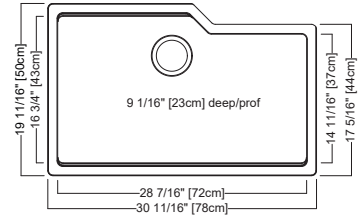

ACCESSORIES

- 4 Strainer Basket 1135 **Included**
- 7 Cutting Board MB100

NEW MGS2022U-9 \$559.00

MGS2022U-90N Onyx
 MGS2022U-9ES Mocha
 MGS2022U-9SM Storm
 MGS2022U-9SG Shadow Grey

Outside Sink Rim Dimensions: 19 11/16" FB x 22 1/16" LR
 Single Bowl Dimensions: 16 3/4" FB x 19 13/16" LR X 9 1/16" DP
 Minimum Cabinet Size: 24"
 Corner Radius: 15mm
 Drain Hole Location: Rear
 Installation: Undermount
 Shipping Weight: 25.0 lbs