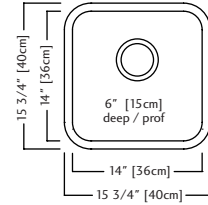

QSUA1616-6 \$329.00

Outside Sink Rim Dimensions: 15 3/4" FB x 15 3/4" LR
 Single Bowl Dimensions: 14" FB x 14" LR x 6" DP
 Minimum Cabinet Size: 18"
 Gauge: 20
 Corner Radius: 50mm
 Finish: Satin Finished Bowl with Silk Finished Rim
 Drain Hole Location: Rear
 Sound Dampening: Undercoating
 Installation: Undermount
 Shipping Weight: 5.5 lbs