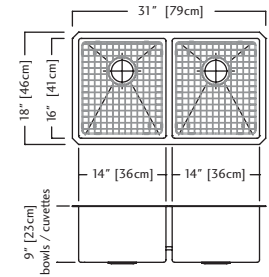

ACCESSORIES

- **5 Bottom Grid**
  BGDS14S
  2 Included
- **6 Strainer Basket**
  1135
  2 Included
- **7 Drainer Basket**
  DBR10S
- **8 Cutting Board**
  MB100
- **9 Color Mats**
  CM100
- **10 Colander**
  C09S

INCLUDED ACCESSORIES

OPTIONAL ACCESSORIES