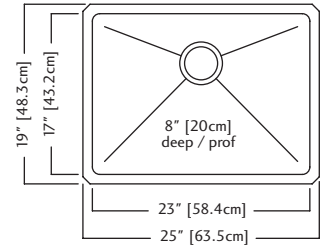

ACCESSORIES

- **1** Strainer Basket 1135 **Included**
- **3** Bottom Grid BGZ23S
- **6** Drainer Basket DBR10S
- **8** Cutting Board MBZ16
- **9** Colander C09S