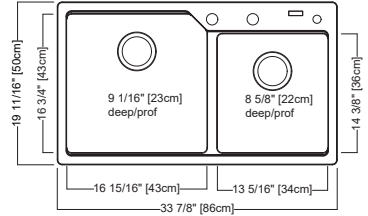

13 Colander
C50S
\$165.00

Granite Series
Topmount / Drop In

NEW MGCM2034-9 \$659.00

MGCM2034-9ON Onyx
 MGCM2034-9ES Mocha
 MGCM2034-9SM Storm
 MGCM2034-9SG Shadow Grey

Outside Sink Rim Dimensions: 19 11/16" FB x 33 7/8" LR
 Large Bowl Dimensions: 16 3/4" FB x 16 15/16" LR x 9 1/16" DP
 Small Bowl Dimensions: 14 3/8" FB x 13 5/16" LR x 8 5/8" DP
 Minimum Cabinet Size: 36"
 Corner Radius: 15mm
 Drain Hole Location: Rear
 Installation: Topmount / Drop In
 Shipping Weight: 50.0 lbs