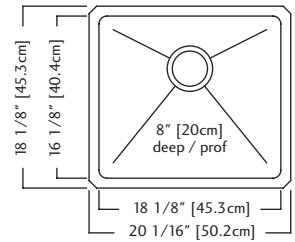

ACCESSORIES

- 1** Strainer Basket 1135 **Included**
- 4** Bottom Grid BGZ14S
- 6** Drainer Basket DBR10S
- 8** Cutting Board MBZ16
- 9** Colander C09S

QSYU1820-8 \$589.00

Outside Sink Rim Dimensions: 18 1/8" FB x 20 1/16" LR
 Single Bowl Dimensions: 16 1/8" FB x 18 1/8" LR x 8" DP
 Minimum Cabinet Size: 21"
 Gauge: 18
 Corner Radius: 20mm
 Finish: Commercial Satin Finish
 Drain Hole Location: Rear
 Sound Dampening: Sound Pads & Undercoating
 Installation: Undermount
 Shipping Weight: 15.1 lbs