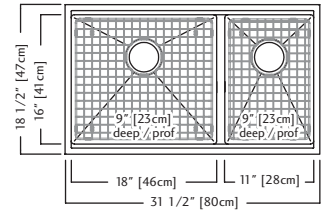

ACCESSORIES

4 Bottom Grid BGDS18S Included	5 Bottom Grid BGDS11S Included	6 Glass Board/ Color Mats GB1712M Included	7 Strainer Basket 1135 2 Included	8 Drainer Basket DBR10S	9 Colander C09S

**INCLUDED
ACCESSORIES**

**OPTIONAL
ACCESSORIES**