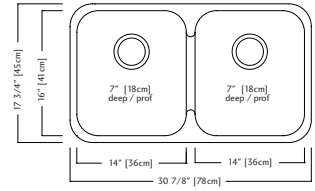

ACCESSORIES

- **1** Strainer Basket 1135 **2** Bottom Grid BG10S **3** Drainer Basket DBR10S **4** Cutting Board MB100 **5** Colander CA1W
- **2** Included

Reginox Undermount Series

INCLUDED ACCESSORIES

OPTIONAL ACCESSORIES