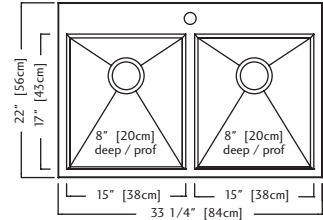

Outside Sink Rim Dimensions: 22" FB x 33 1/4" LR
 Equal Size Bowl Dimensions: 17" FB x 15" LR x 8" DP
 Minimum Cabinet Size: 33"
 Gauge: 20
 Corner Radius: 0mm
 Finish: Commercial Satin Finish
 Drain Hole Location: Rear
 Sound Dampening: Sound Pads & Undercoating
 Installation: Dualmount
 Shipping Weight: 37.5 lbs