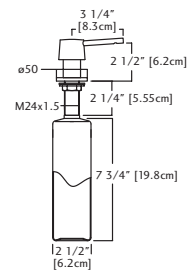

Stainless Steel Soap And Lotion Dispenser

500ml Capacity Polypropylene Bottle
Requires 1-1/2" Diameter Hole
Accommodates 1-1/2" Counter Tops
Shipping Weight: 1.4 lbs