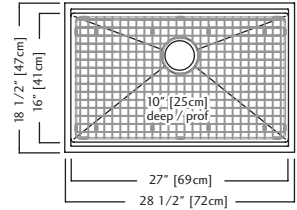

Pictured: KCC33R-9-10A with Faucet KF10A

KCS30-10-10A \$1,419.00

Outside Sink Rim Dimensions: 18 1/2" FB x 28 1/2" LR
 Single Bowl Dimensions: 16" FB x 27" LR x 10" DP
 Minimum Cabinet Size: 30"
 Gauge: 18
 Corner Radius: 10mm
 Finish: Commercial Satin Finish
 Drain Hole Location: Rear
 Sound Dampening: Sound Pads & Undercoating
 Installation: Dualmount
 Shipping Weight: 39.1 lbs
 Integrated Accessory Rail