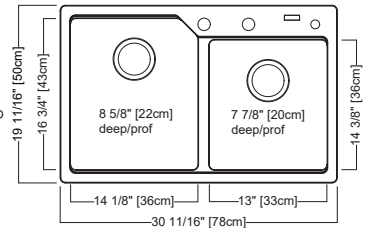

NEW MGCM2031-9 \$639.00

MGCM2031-9ON Onyx
 MGCM2031-9ES Mocha
 MGCM2031-9SM Storm
 MGCM2031-9SG Shadow Grey

Outside Sink Rim Dimensions: 19 11/16" FB x 30 11/16" LR
 Large Bowl Dimensions: 16 3/4" FB x 14 1/8" LR x 8 5/8" DP
 Small Bowl Dimensions: 14 3/8" FB x 13" LR x 7 7/8" DP
 Minimum Cabinet Size: 33"
 Corner Radius: 15mm
 Drain Hole Location: Rear
 Installation: Topmount / Drop In
 Shipping Weight: 49.0 lbs