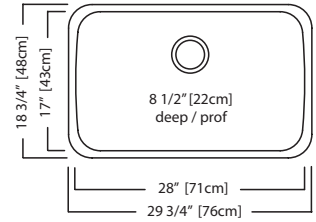

ACCESSORIES

- **1 Strainer Basket** 1135 **Included**
- **2 Bottom Grid** BG90S
- **6 Drainer Basket** DBR10S
- **7 Cutting Board** MB100
- **8 Colander** C09S