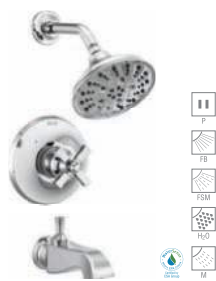

Monitor® 14 Series Shower with Lever Handle and H2Okinetic® Raincan 5-Setting Shower Head
T14256-LHP H566
R10000-UNBX (not shown)

Monitor 14 Series Tub & Shower with Cross Handle and H2Okinetic Raincan 5-Setting Shower Head
T14456-LHP H567
R10000-UNBX (not shown)

Monitor 17 Series Tub & Shower with H2Okinetic Raincan 5-Setting Shower Head
T17456
R10000-UNBX (not shown)

TempAssure® 17T Series Shower with H2Okinetic Raincan 5-Setting Shower Head
T17T256
R10000-UNBX (not shown)