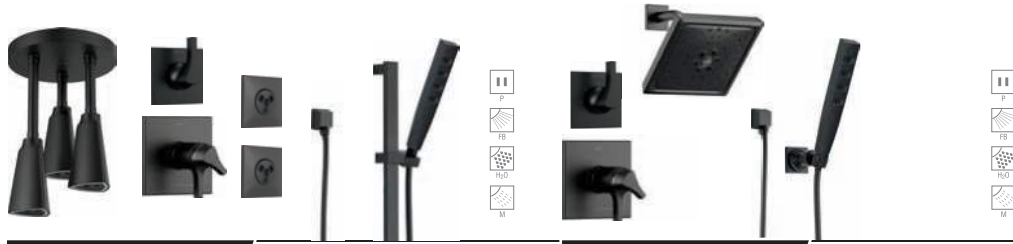

Monitor® 14 Series Tub & Shower with H₂Okinetic® Raincan 3-Setting Shower Head
T14474-BL
R10000-UNBX (not shown)
Shower only: T14274-BL
Finishes: CH, BL, CZ, PN, SS

Monitor 17 Series Tub & Shower with H₂Okinetic Raincan 3-Setting Shower Head
T17474-BL
R10000-UNBX (not shown)
Shower only: T17274-BL
Finishes: CH, BL, CZ, PN, SS

TempAssure® 17T Series Tub & Shower with H₂Okinetic Raincan 3-Setting Shower Head
T17474-BL
R10000-UNBX (not shown)
Shower only: T17274-BL
Finishes: CH, BL, CZ, PN, SS