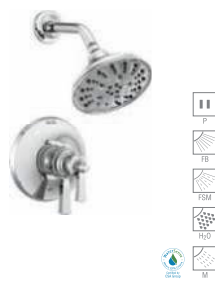

Monitor® 14 Series Shower with Lever Handle and H2Okinetic® Raincan 5-Setting Shower Head
T14256-LHP H566
R10000-UNBX (not shown)

Monitor 14 Series Tub & Shower with Cross Handle and H2Okinetic Raincan 5-Setting Shower Head
T14456-LHP H567
R10000-UNBX (not shown)

Monitor 17 Series Tub & Shower with H2Okinetic Raincan 5-Setting Shower Head
T17456
R10000-UNBX (not shown)

TempAssure® 17T Series Shower with H2Okinetic Raincan 5-Setting Shower Head
T17T256
R10000-UNBX (not shown)