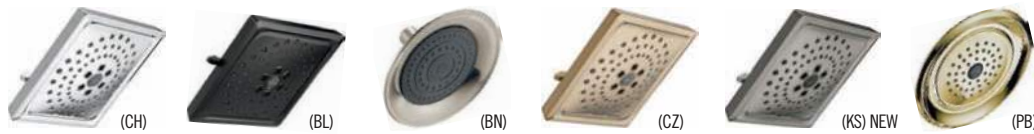

All products on opposite page are shown in Chrome and come without wall elbow, shower arm and flange, unless indicated otherwise.

51361
Shown in Chrome

SHOWER HEADS

57190-PN25-L
Shown in Polished Nickel

All products on opposite page are shown in Chrome and come without shower arm and flange, unless indicated otherwise.