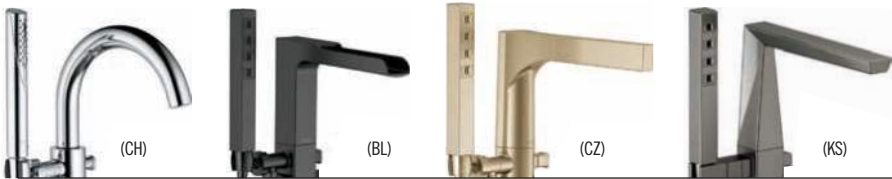

TUB FILLERS

All products on opposite page are shown in Chrome.