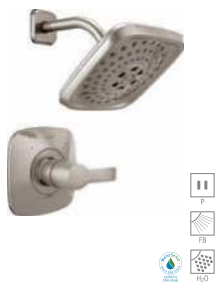

Wall-Mount Tub Filler
T5776-SSWL
R3500-WL (not shown)
Finishes: CH, SS

75218-SS 18" Towel Bar
75225-SS 24" Double Towel Bar

75235-SS Double Robe Hook
75260-SS Universal Tank Lever

Monitor® 14 Series Shower with H₂Okinetic® Raincan 3-Setting Shower Head T14252-SS R10000-UNBX (not shown)