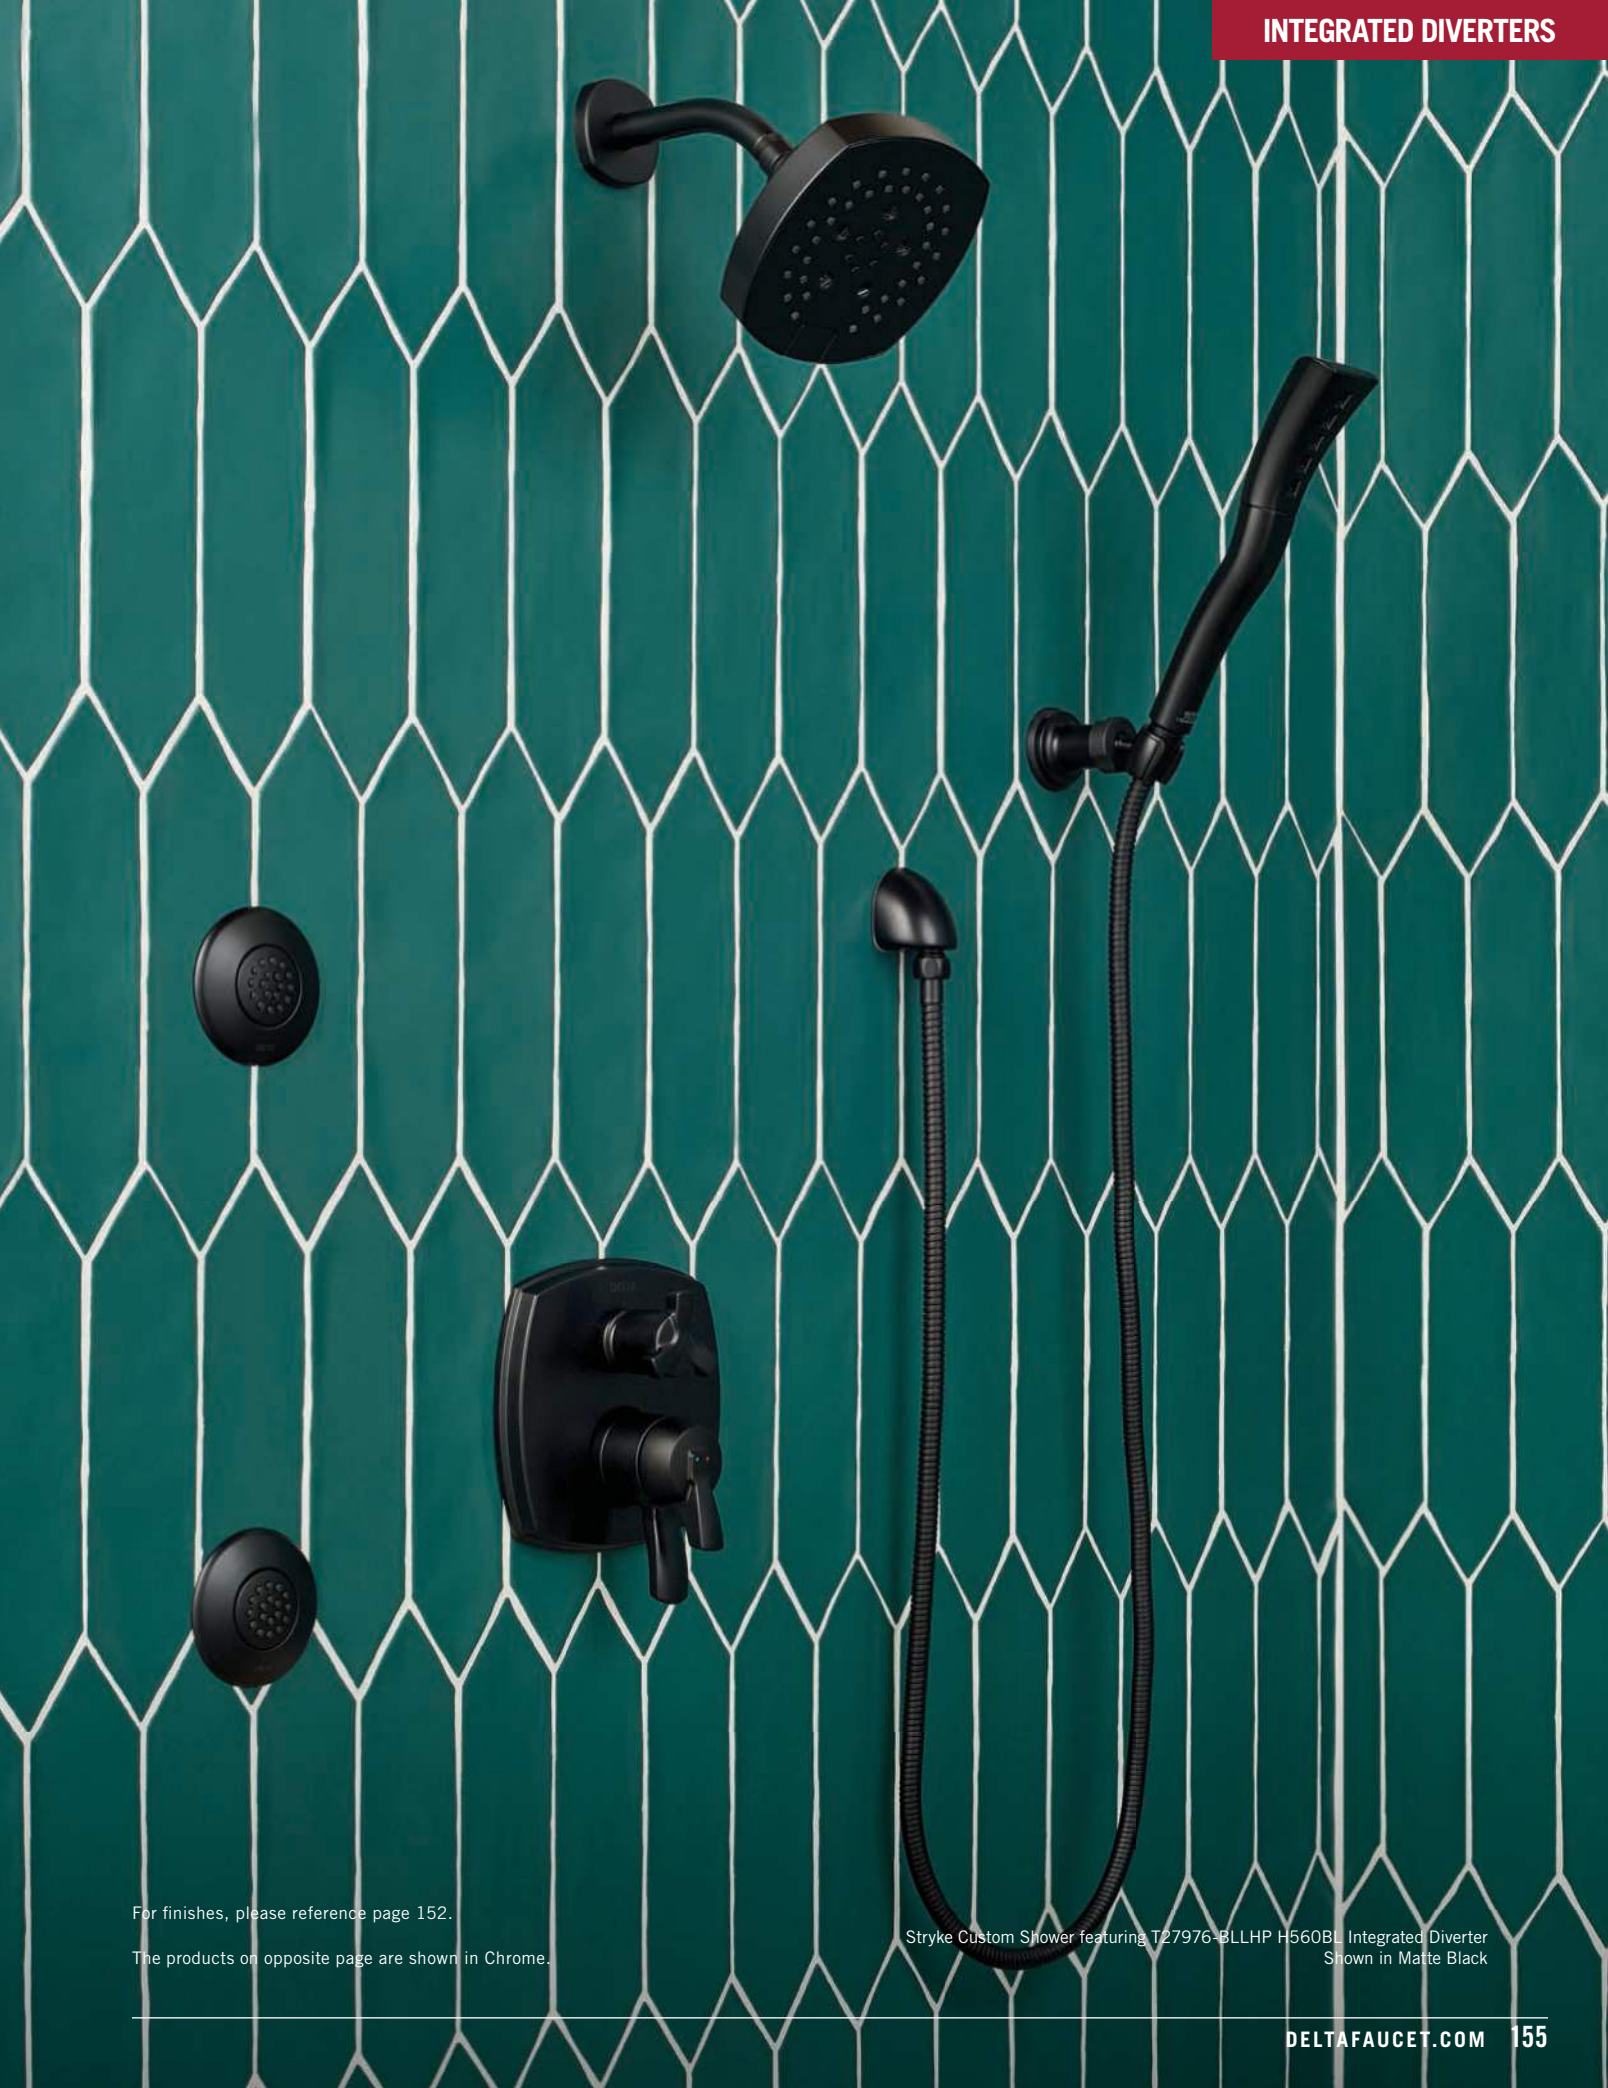

For finishes, please reference page 152.

The products on opposite page are shown in Chrome.

Stryke Custom Shower featuring T27976-BLLHP H560BL Integrated Diverter
Shown in Matte Black