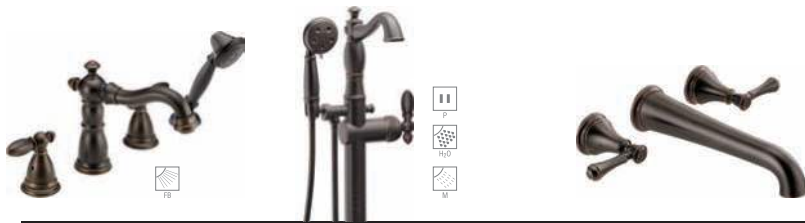

4-Hole Roman Tub with Hand Shower
T4755-RBLHP H616RB
R4707 (not shown)
Finishes: CH, CZ, RB, SS

Floor-Mount Tub Filler with H₂Okinetic® 3-Setting Hand Shower
T4797-RBFL-LHP H716RB
R4700-FL (not shown)
Finishes: CH, CZ, RB, SS

Wall-Mount Tub Filler
T5797-RBWL
R3500-WL (not shown)
Finishes: CH, CZ, RB, SS