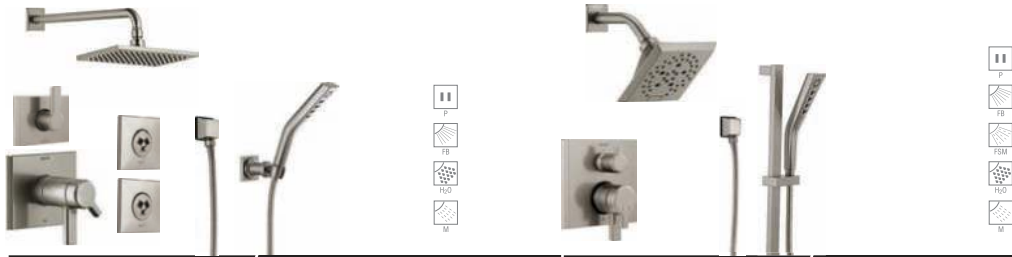

Custom Shower

TempAssure 17T Series Shower Trim featuring Raincan Shower Head T17T299-SS

MultiChoice® Rough R10000-UNBXHF (not shown)

6-Setting Diverter Trim T11999-SS

3 or 6-Setting Diverter Rough R11000 (not shown)

H₂Okinetic 3-Setting Wall-Mount Hand Shower 55799-SS

Wall Elbow 50570-SS

HydraChoice® Body Spray System T50210-SS

H₂Okinetic Massaging Spray Head SH5005-SS

HydraChoice Body Spray System Rough R50200 (not shown)

Custom Shower

Monitor 17 Series Valve Trim with 3-Setting Integrated Diverter T27899-SS

MultiChoice Integrated Diverter Rough R22000 (not shown)

H₂Okinetic 6" Raincan 5-Setting Shower Head 52664-SS

7" Shower Arm RP40593SS

Shower Flange RP51034SS

H₂Okinetic 3-Setting Hand Shower with Slide Bar 51799-SS

Wall Elbow 50570-SS

WaterSense® icons shown on this page apply only to the shower heads and hand showers within the product grouping.