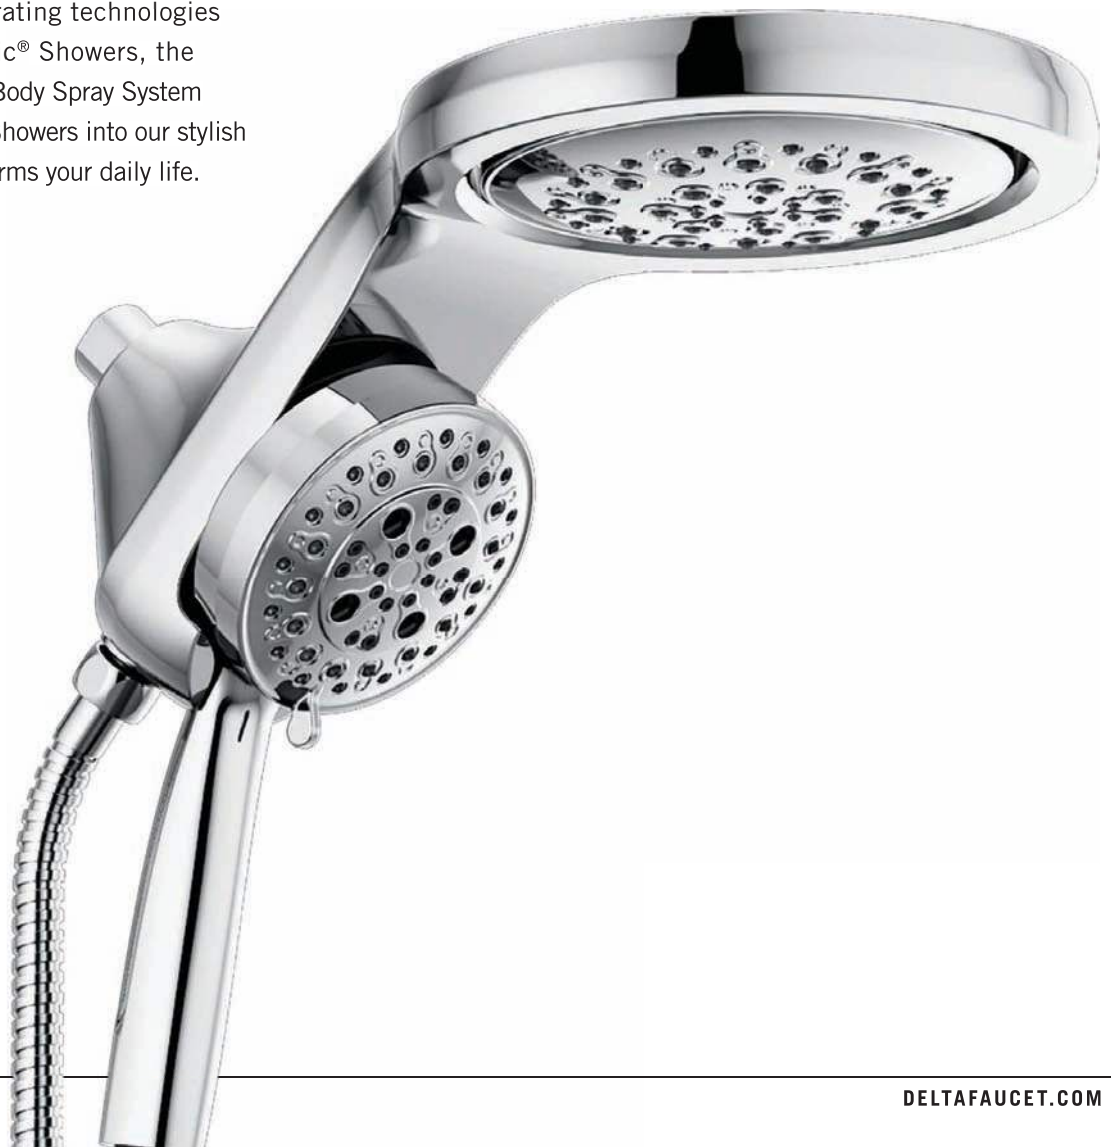

WHERE WATER TAKES SHAPE.

We design shower heads that not only deliver distinct looks, but also work with water in dynamic ways. Incorporating technologies like H₂Okinetic® Showers, the HydraChoice® Body Spray System and In2ition® Showers into our stylish designs transforms your daily life.