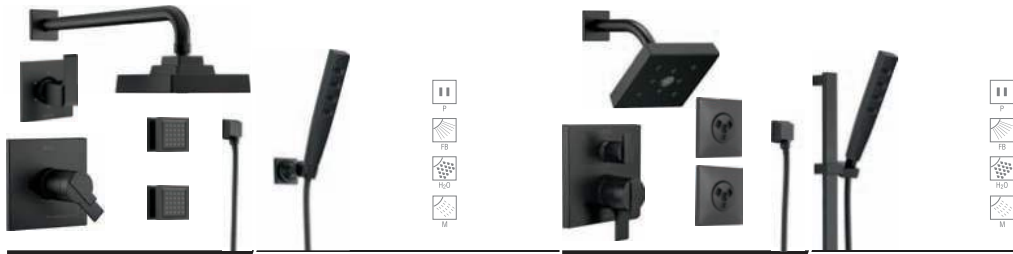

Custom Shower

TempAssure 17T Series
Shower Trim featuring
H₂Okinetic Raincan
Shower Head
T17T267-BL

MultiChoice® Rough
R10000-UNBXHF (not shown)

6-Setting Diverter Trim
T11967-BL

3 or 6-Setting Diverter Rough
R11000 (not shown)

H₂Okinetic 4-Setting
Wall-Mount Hand Shower
55140-BL

Wall Elbow
50570-BL

Touch-Clean® Body Sprays
50150-BL

Custom Shower

Monitor 17 Series
Valve Trim with 6-Setting
Integrated Diverter
T27967-BL

MultiChoice Integrated
Diverter Rough
R22000 (not shown)

H₂Okinetic 6" Raincan
Shower Head
RP70171-BL20

5½" Shower Arm
RP6023BL

Shower Flange
RP51034BL

H₂Okinetic 4-Setting Hand
Shower with Slide Bar
51140-BL

Wall Elbow
50570-BL

HydraChoice® Body
Spray System
T50210-BL

H₂Okinetic Massaging
Spray Head
SH5005-BL

HydraChoice Body Spray
System Rough
R50200 (not shown)

WaterSense® icons shown on this page apply only to the shower heads and hand showers within the product grouping.