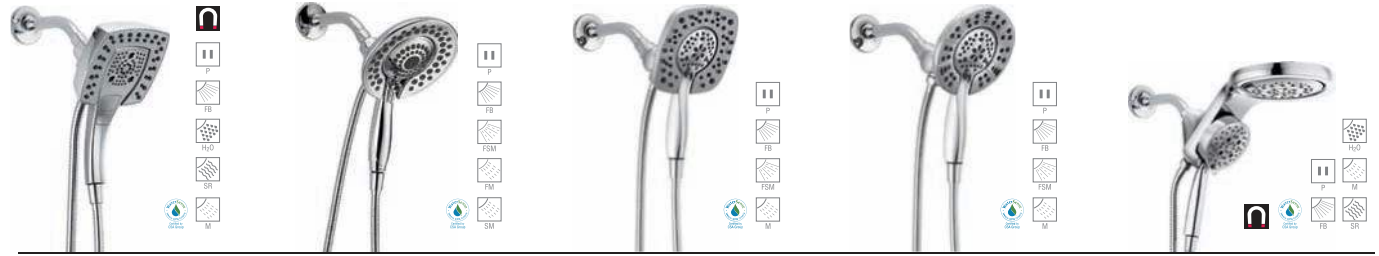

**In2ition H2Okinetic
5-Setting Shower
58474**

High-flow models available
Finishes: CH, BL,
CZ, PN, RB, SS

**Transitional In2ition
5-Setting Shower
58569-PK**

High-flow models available
Finishes: CH, CZ, RB, SS

**In2ition 4-Setting Shower
58498**

Finishes: CH, BL, RB, SS

**In2ition 4-Setting Shower
58499**

Finishes: CH, BL, CZ, RB, SS

**HydroRain® H2Okinetic
5-Setting Shower Head
with Hand Shower
58680**

High-flow models available
Finishes: CH, BL,
CZ, KS, PN, RB, SS