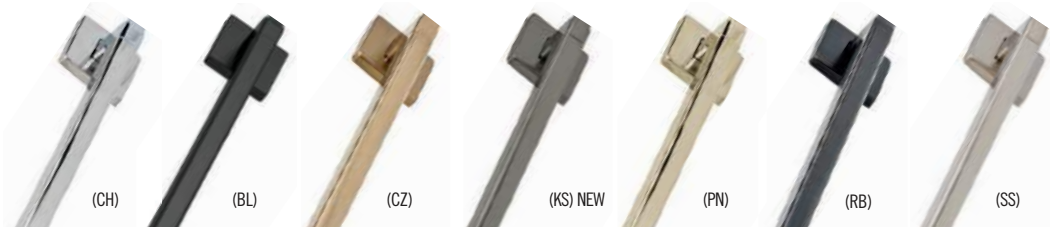

- (CH) CHROME
- (BL) MATTE BLACK
- (CZ) CHAMPAGNE BRONZE™
- (KS) BLACK STAINLESS
- (PN) POLISHED NICKEL
- (RB) VENETIAN BRONZE®
- (SS) BRILLIANCE® STAINLESS