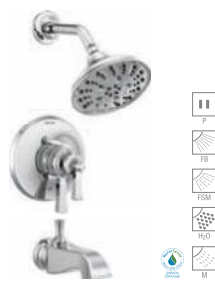

Monitor® 14 Series Shower with Lever Handle and H2Okinetic® Raincan 5-Setting Shower Head
T14256-LHP H566
R10000-UNBX (not shown)

Monitor 14 Series Tub & Shower with Cross Handle and H2Okinetic Raincan 5-Setting Shower Head
T14456-LHP H567
R10000-UNBX (not shown)

Monitor 17 Series Tub & Shower with H2Okinetic Raincan 5-Setting Shower Head
T17456
R10000-UNBX (not shown)

TempAssure® 17T Series Shower with H2Okinetic Raincan 5-Setting Shower Head
T17T256
R10000-UNBX (not shown)