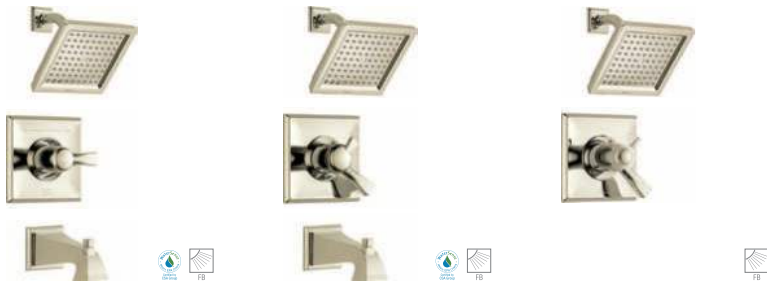

75124-PN 24" Towel Bar
75135-PN Double Robe
Hook
75146-PN Towel Ring
75150-PN Pivoting Tissue
Holder

Monitor® 14 Series
Tub & Shower with Raincan
Touch-Clean® Shower Head
T14451-PN-WE
R10000-UNBX (not shown)